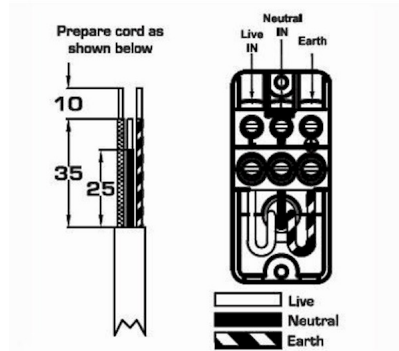

77COW

Hartland | HARTLAND RANGE | Connection Units

Item Image

Wiring

Dimensions

Primary Range	Hartland
Insert Type	1 gang 20A Cable Outlet
Insert Colour	White
EAN13 Barcode	5017503270767
Commodity Code	85369095
Luckins TSI	398267186
Dimensions(Nominal)	Single: Height = 88.0mm Width = 88.0mm Depth = 5.0mm
Weight	136 GR
Switched Poles	None
Current Rating	20 Amp
Voltage	220/250V AC
Maximum Load	20 Amp
Mains Frequency	50Hz
IP Rating	IP2XD
Contact Gap Minimum	None
Terminal Capacity 1	5 x 1mm ²
Terminal Capacity 2	4 x 1.5mm ²
Terminal Capacity 3	2 x 2.5mm ²
Terminal Capacity 4	2 x 4mm ² Multi-strand
Earth Terminal Capacity 1	6 x 1mm ²
Earth Terminal Capacity 2	5 x 1.5mm ²
Earth Terminal Capacity 3	3 x 2.5mm ²
Earth Terminal Capacity 4	2 x 4mm ² Multi-strand
Earth Terminal Capacity 5	1 x 6mm ²
Product Class 1	Must be earthed
Ambient Operating Temperature	-5° to +40°C
Recommended Location	Internal Use Only
Maximum Installation Altitude	2000m
Cable Outlet Minimum/Maximum	Min = 0.75mm ² Max = 2.5mm ²