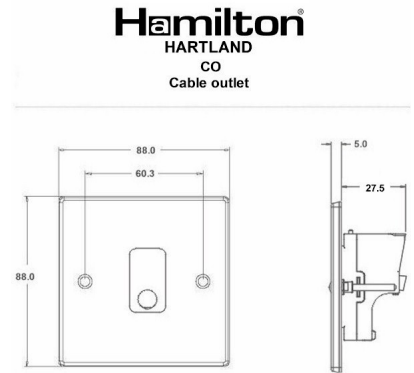

77COW

Hartland | HARTLAND RANGE | Connection Units

Item Image

Wiring

Dimensions

Primary Range	Hartland
Insert Type	1 gang 20A Cable Outlet
Insert Colour	White
EAN13 Barcode	5017503270767
Commodity Code	85369095
Luckins TSI	398267186
Dimensions(Nominal)	Single: Height = 88.0mm Width = 88.0mm Depth = 5.0mm
Weight	136 GR
Switched Poles	None
Current Rating	20 Amp
Voltage	220/250V AC
Maximum Load	20 Amp
Mains Frequency	50Hz
IP Rating	IP2XD
Contact Gap Minimum	None
Terminal Capacity 1	5 x 1mm ²
Terminal Capacity 2	4 x 1.5mm ²
Terminal Capacity 3	2 x 2.5mm ²
Terminal Capacity 4	2 x 4mm ² Multi-strand
Earth Terminal Capacity 1	6 x 1mm ²
Earth Terminal Capacity 2	5 x 1.5mm ²
Earth Terminal Capacity 3	3 x 2.5mm ²
Earth Terminal Capacity 4	2 x 4mm ² Multi-strand
Earth Terminal Capacity 5	1 x 6mm ²
Product Class 1	Must be earthed
Ambient Operating Temperature	-5° to +40°C
Recommended Location	Internal Use Only
Maximum Installation Altitude	2000m
Cable Outlet Minimum/Maximum	Min = 0.75mm ² Max = 2.5mm ²