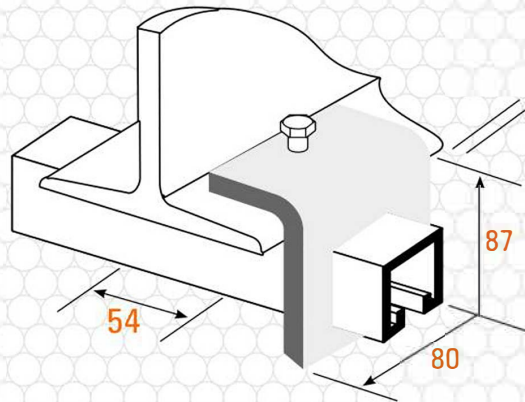

CHANNEL BRACKETRY

(All Dimensions in mm)

CODE **BC-002** =41

Description : 41 x 41 Window Bracket
Finish : HDG
Weight : 0.39KG
Material : Steel
Packaging : 50 per box
Additional Notes :