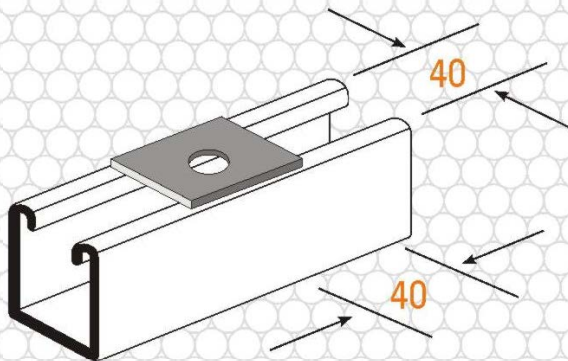

## CHANNEL BRACKETRY

(All Dimensions in mm)

CODE FB-100

EXTERNAL SQUARE PLATE

Available In :  
6, 8, 10 And 12 mm Hole Clearance  
3mm & 5mm Thickness

Description : Square Plate Washer  
Finish : HDG & BZP  
Weight : 0.06KG  
Material : Steel  
Packaging : 100 per box  
Additional Notes :