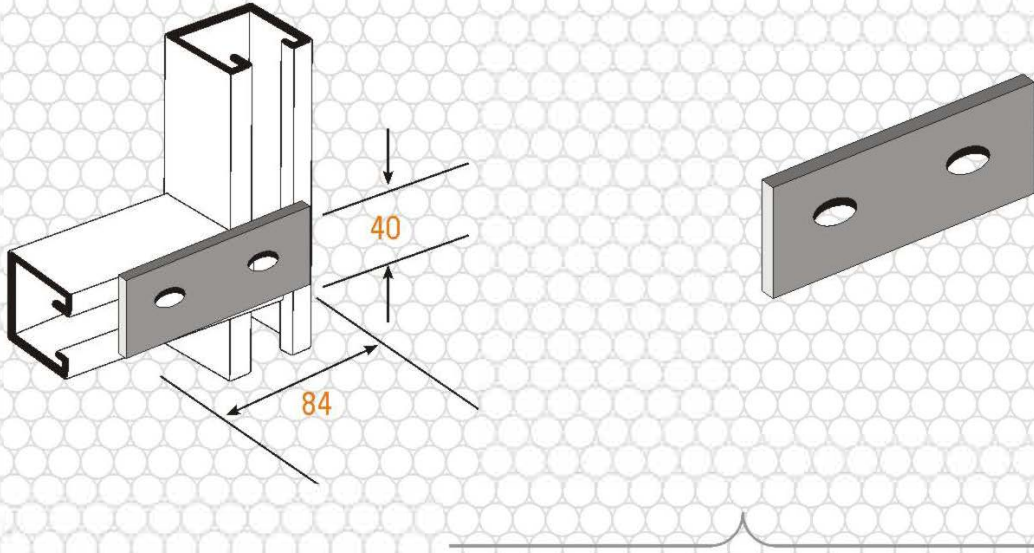

## CHANNEL BRACKETRY

(All Dimensions in mm)

CODE **FB-101**

Description : Two Hole Flat Plate  
 Finish : HDG  
 Weight : 0.15KG  
 Material : Steel  
 Packaging : 50 per box  
 Additional Notes :