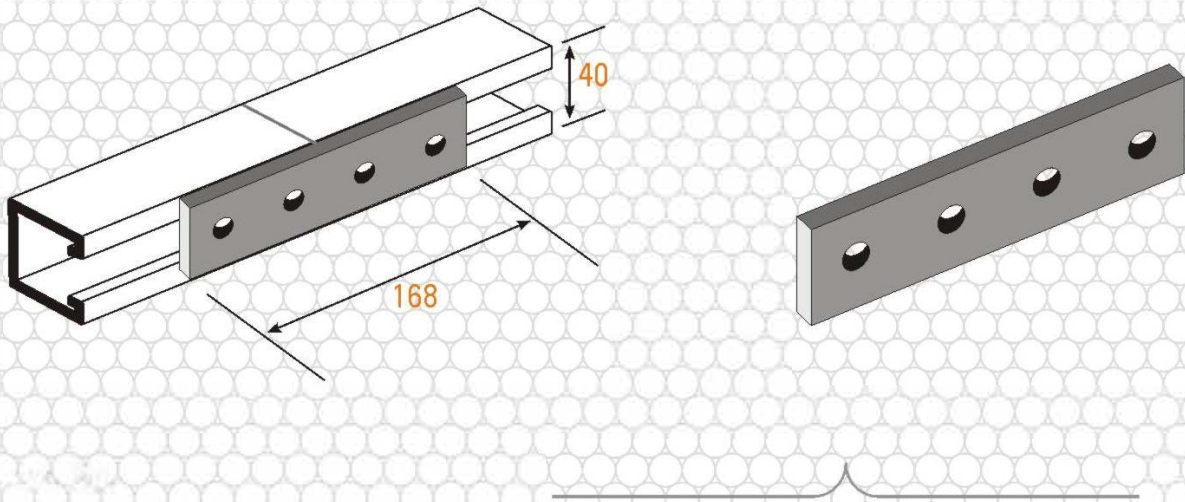

CHANNEL BRACKETRY

(All Dimensions in mm)

CODE **FB-103**

Description : Four Hole Flat Plate
 Finish : HDG
 Weight : 0.30KG
 Material : Steel
 Packaging : 50 per box
 Additional Notes :