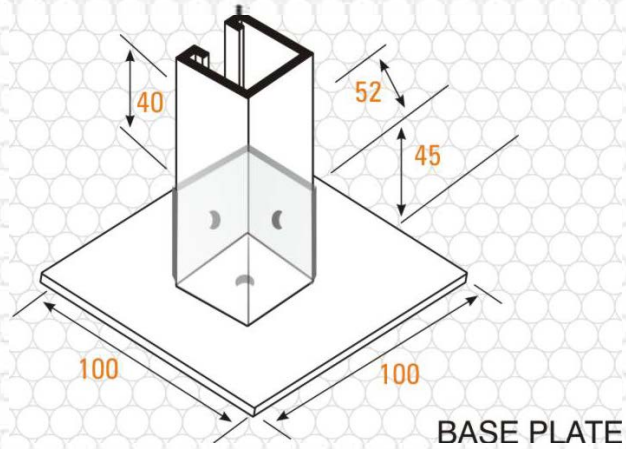

CHANNEL BRACKETRY

(All Dimensions in mm)

CODE FB-106

Description : Double Fix Base Plate
 Finish : HDG
 Weight : 0.55KG
 Material : Steel
 Packaging : 25 per box
 Additional Notes :