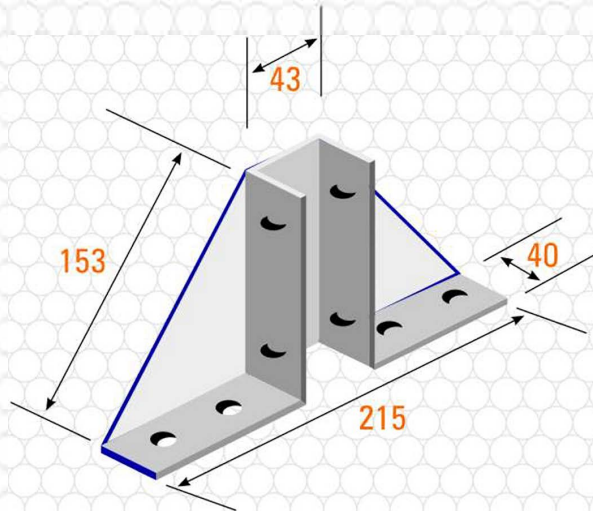

CHANNEL BRACKETRY

(All Dimensions in mm)

CODE FB-109/41

Description : Single Channel Gusset Bracket
Finish : HDG
Weight : 1.65KG
Material : Steel
Packaging : 1 per box
Additional Notes :