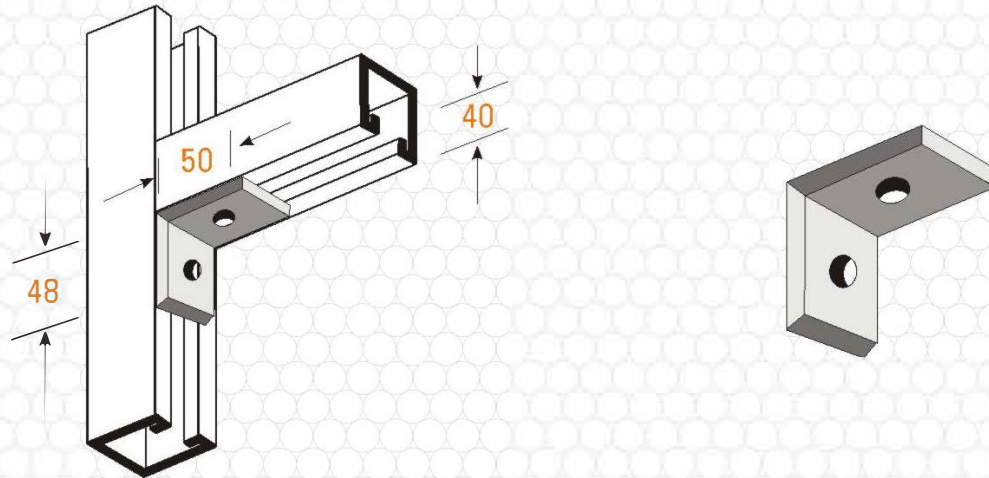

CHANNEL BRACKETRY

(All Dimensions in mm)

CODE **FB-111** FB-111A

RIGHT ANGLE FITTINGS

Description	: One Hole One Hole 90° Bracket
Finish	: HDG
Weight	: 0.15KG
Material	: Steel
Packaging	: 100 per box
Additional Notes	: FB111A - (42 x 57)