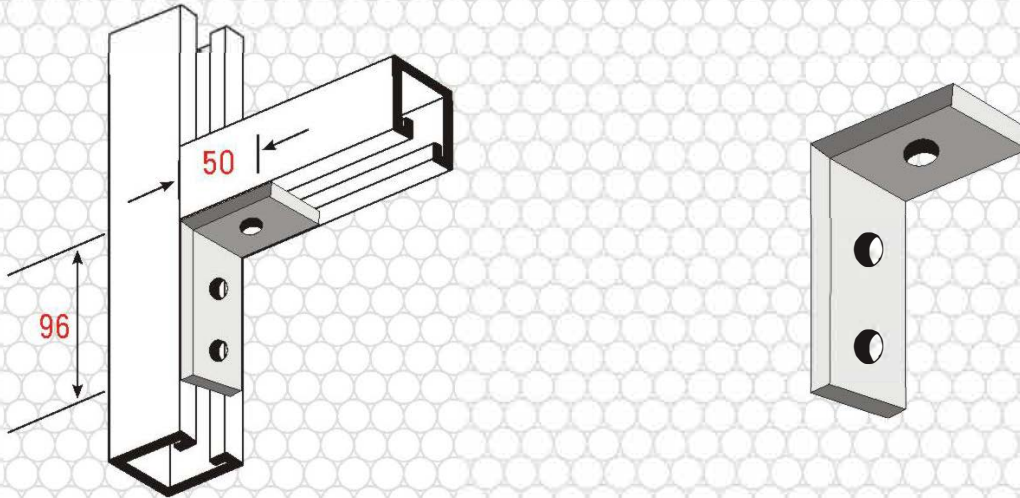

CHANNEL BRACKETRY

(All Dimensions in mm)

CODE **FB-112**

Description : One Hole Two Hole 90° Bracket
 Finish : HDG
 Weight : 0.25KG
 Material : Steel
 Packaging : 25 per box
 Additional Notes :