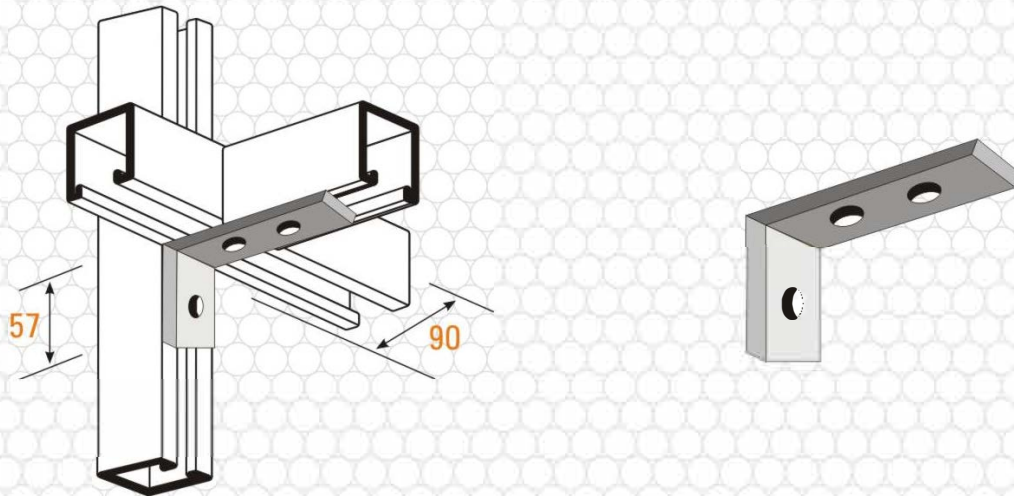

CHANNEL BRACKETRY

(All Dimensions in mm)

CODE FB-113

Description : One Hole Two Hole 90° Bracket
 Finish : HDG
 Weight : 0.24KG
 Material : Steel
 Packaging : 25 per box
 Additional Notes :