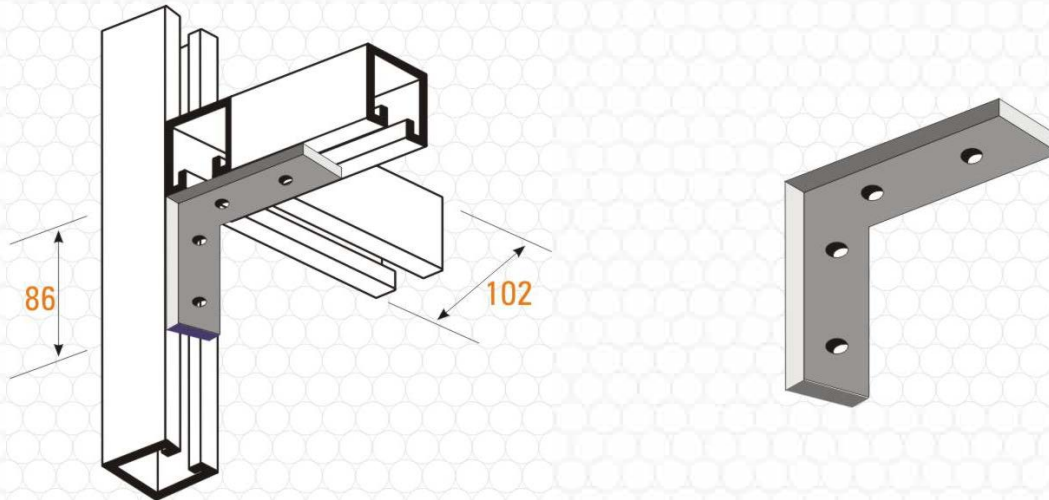

## CHANNEL BRACKETRY

(All Dimensions in mm)

CODE FB-114

Description : Two Hole Two Hole 90° Bracket  
Finish : HDG  
Weight : 0.31KG  
Material : Steel  
Packaging : 25 per box  
Additional Notes :