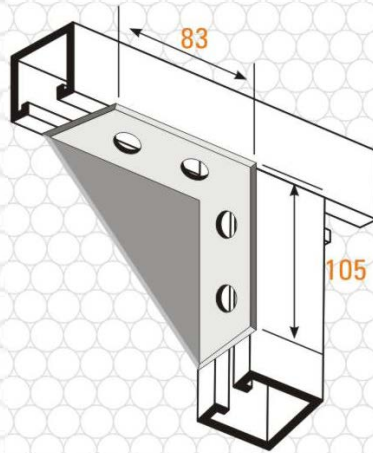

## CHANNEL BRACKETRY

(All Dimensions in mm)

CODE FB-115

Description : Two Hole Two Hole Gusset Bracket  
 Finish : HDG  
 Weight : 0.42KG  
 Material : Steel  
 Packaging : 50 per box  
 Additional Notes :