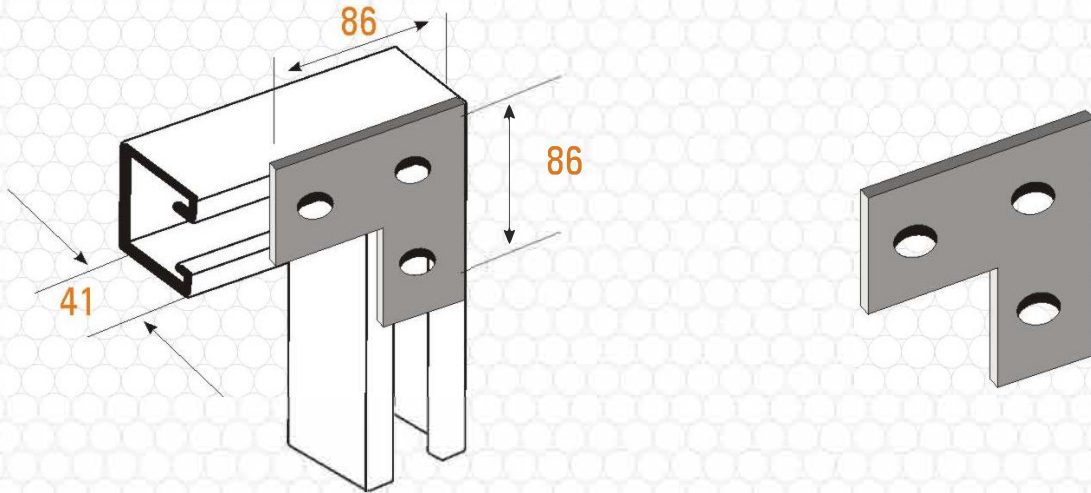

## CHANNEL BRACKETRY

(All Dimensions in mm)

CODE **FB-126**

Description	: Flat 90° Bracket
Finish	: HDG
Weight	: 0.22KG
Material	: Steel
Packaging	: 50 per box
Additional Notes	: