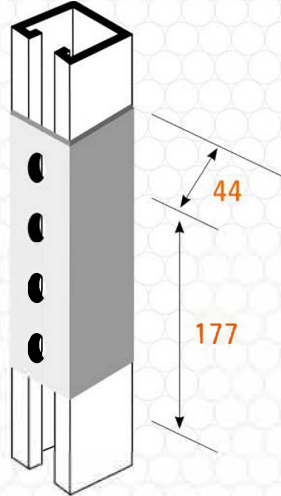

CHANNEL BRACKETRY

(All Dimensions in mm)

CODE **FB-127/41**

FB-127/21

Description : External Coupler
 Finish : HDG
 Weight : FB127 x 41 - 0.75KG. FB127 x 21 - 0.60KG
 Material : Steel
 Packaging : FB127 x 41 = 10 per box. FB127 x 21 = 20 per box
 Additional Notes :