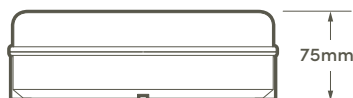

Atlantic 15w LED Round Bulkhead

BLACK BASE

Features

- Direct replacement for 28w 2d
- Push Fit connectors for a quick and simple installation
- Specific LED chip layout to allow for even light distribution
- Suitable for 20mm conduit entry

Technical information

Wattage:	15w
Lumen output:	1550lm
Lumens per Watt:	103lm
Voltage:	110-240v

Cool white, 4000k	
White Base:	HSLED15BH/WP
Black Base:	HSLED15BH/BP
Warm white, 2700k	
White Base:	HSLED15BH/WP-27
Black Base:	HSLED15BH/BP-27