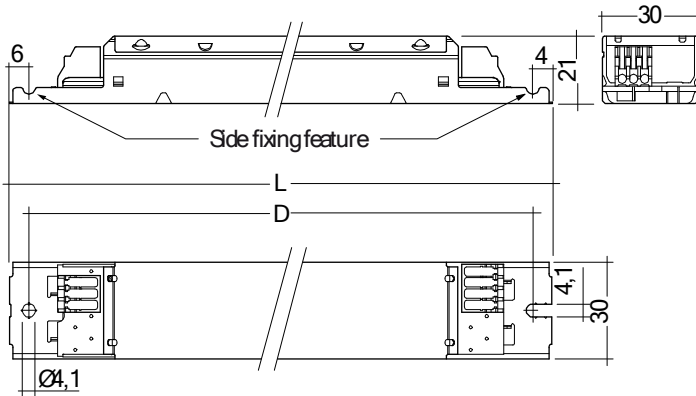

Website

<http://www.tridonic.com/22185154>

PC T5 PRO Ip, PC TCL PRO Ip, 14 – 80 W

PC PRO T5

The complete data sheet for this product is available in the Downloads section.

Ordering data

Type	Article number	Packaging, carton	Packaging, low volume	Weight per pc.
For luminaires with 2 lamps				
PC 2x49 T5 PRO Ip	22185154	10 pc(s).	760 pc(s).	0.246 kg

Approval marks

Standards

EN 55015, EN 61347-2-4, EN 61347-2-3, EN 60929, EN 61000-3-2, EN 61547, Acc. to EN 50172, IEC 68-2-64 Fh, IEC 68-2-29 Eb, IEC 68-2-30

Specific technical data

Lamp wattage	Lamp type	Type	Article number	Dimensions L x W x H	Hole spacing D	Lamp power	Circuit power	EEI	Current at 50 Hz		λ at 50 Hz		tc point max.	Ambient temperature ta	tc/ta for \geq 50, 000 h
									220 V	240 V	220 V	240 V			
For luminaires with 2 lamps															
2 x 49 W	T16 (T5)	PC 2x49 T5 PRO Ip	22185154	360 x 30 x 21 mm	350 mm	98.4 W	106.0 W	A2 BAT	0.477 A	0.428 A	0.99	0.97	80 °C	-25 ... +55 °C	75/50 °C