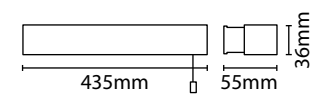

- Primarily designed for bathrooms, but equally useful for many other applications
- 10W = 835 lumen output: low power consumption with enhanced life expectancy
- Aluminium base and PMMA diffuser
- 3000K warm colour temperature: offering a pleasing lighting appearance
- Pull cord on/off switch • Sleek modern design
- 5 year warranty

• M.O.M: 1 / O.P.Q: 20

Code	Colour	Wattage	Colour Temp.	Lumens	Avg. Rated Life (Hrs)	IP Rating
OMLED10	White / Matt Silver	10W	3000K	835 lm	30,000 hrs	IP44

LED LAMP SPECIFICATIONS:	
Lumens total flux	<b>835 lm</b>
Lumens 120° flux	<b>750 lm</b>
Rated Wattage	10W
Rated luminous flux	750 lm
Nominal life time of the lamp	30,000 hrs
Colour temperature	3000K
Number of switching cycles before premature lamp failure	15,000
Warm-up time up to 60 % of the full light output	Instant full light
Dimmable	No
Lamp dimensions (mm)	435 x 36 x 55
Nominal beam angle	120°
Rated power	10W
Rated lamp lifetime	30,000
Displacement factor	
Lumen maintenance factor at end of nominal life	>70%
Starting time	<0.1s
Colour rendering	≥80
Colour consistency	Within 6 step Macadam ellipse
Rated peak intensity	250cd
Rated beam angle	120°
Not suitable for accent lighting	