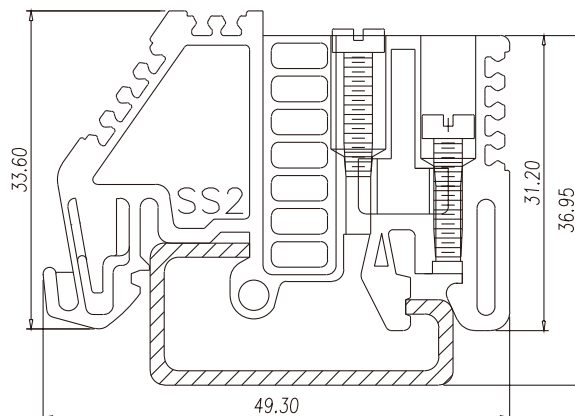

SS2

DIN Rail Terminal Blocks > Accessories > End bracket

Specification

Product description	End bracket
Color	Grey
Material	PA
Inflammability class	UL94-V2
Compatible rail	TS-32 / TS-32A / TS-35 / TS-35A
Marking label	TM21 / TM27
Package	50 pcs / box