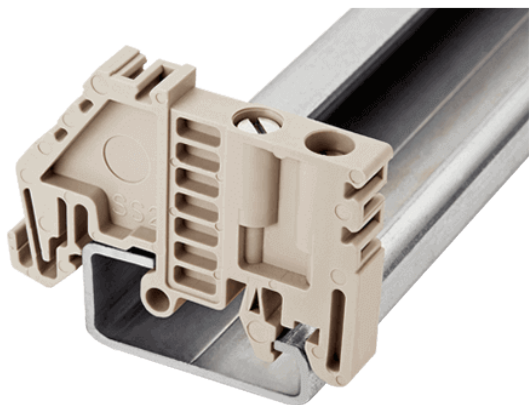

SS2

DIN Rail Terminal Blocks > Accessories > End bracket

Specification

Product description	End bracket
Color	Grey
Material	PA
Inflammability class	UL94-V2
Compatible rail	TS-32 / TS-32A / TS-35 / TS-35A
Marking label	TM21 / TM27
Package	50 pcs / box