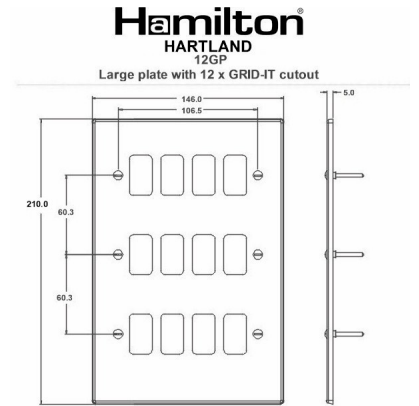

7412GP

Hartland | HARTLAND RANGE | GRID-IT Grid Fix Apertured Plates complete with Fixing Grid

Item Image

Wiring

Dimensions

Primary Range	Hartland	
Insert Type	12 gang Grid Fix Aperture Plate with Grid	
Insert Colour	No Insert Colour	
EAN13 Barcode	5051164749125	
Commodity Code	73269098	
Luckins TSI	398266789	
Dimensions(Nominal)	150x210: Height = 210mm Width = 146.0mm Depth = 5.0mm	
Switched Poles	N/A	
Current Rating	n/a	
IP Rating	N/A	
Contact Gap Minimum	N/A	
Earth Terminal Capacity 1	11mm ²	
Product Class 1	Face plate must be earthed	
Recommended Location	Internal Use Only	
Maximum Installation Altitude	2000m	
Standard/Approval	N/A	
Additional Notes	See GRID-IT for a full range of inserts. Plates must be Earthed via the Earth Tag.	
All products listed conform to current British or European standard and the product information is correct at the time of going to press.	All accessories are manufactured under an accredited BS EN ISO 9001 : 2015 Quality Management System.	It is the policy of the company to improve products as part of our development programme. Therefore, we reserve the right to alter designs and dimensions without prior notice.
Illustrations and diagrams are reproduced within the limitations of reproduction and printing process and are not binding.	Due to manufacturing processes we cannot guarantee an exact colour match and shadings of of certain finishes.	Correct as at 18 August 2021 07:17 AM E&OE