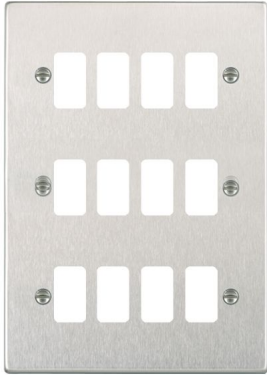

7412GP

Hartland | HARTLAND RANGE | GRID-IT Grid Fix Apertured Plates complete with Fixing Grid

Item Image

Wiring

Dimensions

Primary Range	Hartland	
Insert Type	12 gang Grid Fix Aperture Plate with Grid	
Insert Colour	No Insert Colour	
EAN13 Barcode	5051164749125	
Commodity Code	73269098	
Luckins TSI	398266789	
Dimensions(Nominal)	150x210: Height = 210mm Width = 146.0mm Depth = 5.0mm	
Switched Poles	N/A	
Current Rating	n/a	
IP Rating	N/A	
Contact Gap Minimum	N/A	
Earth Terminal Capacity 1	11mm ²	
Product Class 1	Face plate must be earthed	
Recommended Location	Internal Use Only	
Maximum Installation Altitude	2000m	
Standard/Approval	N/A	
Additional Notes	See GRID-IT for a full range of inserts. Plates must be Earthed via the Earth Tag.	
All products listed conform to current British or European standard and the product information is correct at the time of going to press.	All accessories are manufactured under an accredited BS EN ISO 9001 : 2015 Quality Management System.	It is the policy of the company to improve products as part of our development programme. Therefore, we reserve the right to alter designs and dimensions without prior notice.
Illustrations and diagrams are reproduced within the limitations of reproduction and printing process and are not binding.	Due to manufacturing processes we cannot guarantee an exact colour match and shadings of of certain finishes.	Correct as at 18 August 2021 07:17 AM E&OE