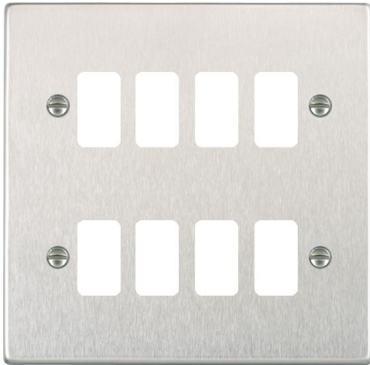

748GP

Hartland | HARTLAND RANGE | GRID-IT Grid Fix Apertured Plates complete with Fixing Grid

Item Image