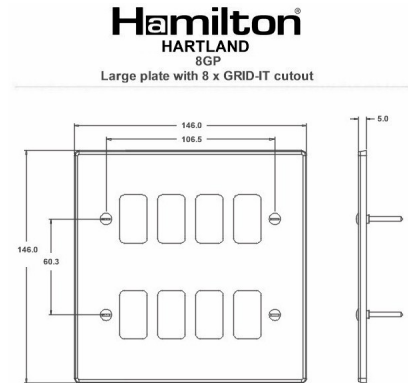

#### Item Image

#### Dimensions

Primary Range	Hartland	
Insert Type	8 gang Grid Fix Aperture Plate with Grid	
Insert Colour	No Insert Colour	
EAN13 Barcode	5051164749088	
Commodity Code	73269098	
Luckins TSI	398266828	
Dimensions(Nominal)	150x150: Height = 146.0mm Width = 146.0mm Depth = 5.0mm	
Switched Poles	N/A	
Current Rating	n/a	
IP Rating	N/A	
Contact Gap Minimum	N/A	
Earth Terminal Capacity 1	11mm <sup>2</sup>	
Product Class 1	Face plate must be earthed	
Recommended Location	Internal Use Only	
Maximum Installation Altitude	2000m	
Standard/Approval	N/A	
Additional Notes	See GRID-IT for a full range of inserts. Plates must be Earthed via the Earth Tag.	
All products listed conform to current British or European standard and the product information is correct at the time of going to press.	All accessories are manufactured under an accredited BS EN ISO 9001 : 2015 Quality Management System.	It is the policy of the company to improve products as part of our development programme. Therefore, we reserve the right to alter designs and dimensions without prior notice.
Illustrations and diagrams are reproduced within the limitations of reproduction and printing process and are not binding.	Due to manufacturing processes we cannot guarantee an exact colour match and shadings of of certain finishes.	Correct as at 18 August 2021 07:22 AM E&OE