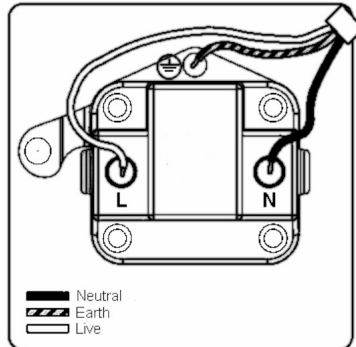

8WPCUS5W

Sheer CFX | SHEER CFX RANGE | Power Sockets

Item Image

Wiring

Dimensions

Hamilton®
SHEER CFX
US5
Unswitched Socket

Primary Range	Sheer CFX
Insert Type	1 gang 5A Unswitched Socket
Insert Colour	White
EAN13 Barcode	5017504032005
Commodity Code	85363010
Luckins TSI	398464989
Dimensions(Nominal)	Single: Height = 86.0mm Width = 86.0mm Depth = 1.5mm plate + 3.0mm gasket
Switched Poles	None
Current Rating	5 Amp
Voltage	220/250V AC
Maximum Load	5 Amp
Mains Frequency	50Hz
IP Rating	IP2XD
Contact Gap Minimum	None
Terminal Capacity 1	5 x1mm ²
Terminal Capacity 2	4x1.5mm ²
Terminal Capacity 3	2x2.5mm ²
Terminal Capacity 4	1x4mm ²
Earth Terminal Capacity 1	5x1mm ²
Earth Terminal Capacity 2	4 x 1.5mm ²
Earth Terminal Capacity 3	2 x 2.5mm ²
Earth Terminal Capacity 4	1 x 4mm ²
Product Class 1	Must be earthed
Ambient Operating Temperature	-5° to +40°C
Recommended Location	Internal Use Only
Maximum Installation Altitude	2000m
Standard/Approval	BS 546
Additional Notes	Shuttered: Yes

8WPCUS5W

Sheer CFX | SHEER CFX RANGE | Power Sockets

All products listed conform to current British or European standard and the product information is correct at the time of going to press.

All accessories are manufactured under an accredited BS EN ISO 9001 : 2015 Quality Management System.