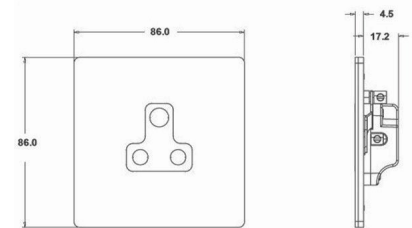

8WPCUS5W

Sheer CFX | SHEER CFX RANGE | Power Sockets

Item Image

Wiring

Dimensions

Hamilton®
SHEER CFX
US5
Unswitched Socket

Primary Range	Sheer CFX
Insert Type	1 gang 5A Unswitched Socket
Insert Colour	White
EAN13 Barcode	5017504032005
Commodity Code	85363010
Luckins TSI	398464989
Dimensions(Nominal)	Single: Height = 86.0mm Width = 86.0mm Depth = 1.5mm plate + 3.0mm gasket
Switched Poles	None
Current Rating	5 Amp
Voltage	220/250V AC
Maximum Load	5 Amp
Mains Frequency	50Hz
IP Rating	IP2XD
Contact Gap Minimum	None
Terminal Capacity 1	5 x1mm ²
Terminal Capacity 2	4x1.5mm ²
Terminal Capacity 3	2x2.5mm ²
Terminal Capacity 4	1x4mm ²
Earth Terminal Capacity 1	5x1mm ²
Earth Terminal Capacity 2	4 x 1.5mm ²
Earth Terminal Capacity 3	2 x 2.5mm ²
Earth Terminal Capacity 4	1 x 4mm ²
Product Class 1	Must be earthed
Ambient Operating Temperature	-5° to +40°C
Recommended Location	Internal Use Only
Maximum Installation Altitude	2000m
Standard/Approval	BS 546
Additional Notes	Shuttered: Yes

8WPCUS5W

Sheer CFX | SHEER CFX RANGE | Power Sockets

All products listed conform to current British or European standard and the product information is correct at the time of going to press.

All accessories are manufactured under an accredited BS EN ISO 9001 : 2015 Quality Management System.