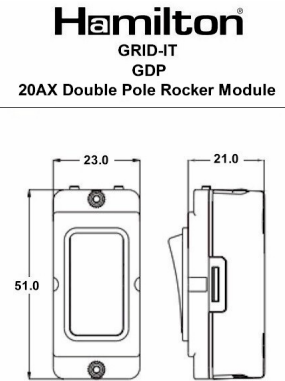

### GRID-IT | GRID-IT RANGE | Rocker Switch Modules 20AX Double Pole Rocker Module + Printed Legend

Item Image

Wiring

Dimensions

Primary Range	GRID-IT
Insert Type	20AX Double Pole Rocker Module + Printed Legend
Insert Colour	White Warming Drawer/White
EAN13 Barcode	5017504070380
Commodity Code	85363030
Luckins TSI	407289961
Dimensions(Nominal)	Module: Height = Width = Depth =
Weight	43 GR
Switched Poles	Double
Current Rating	20AX
Voltage	220/250V AC
Maximum Load	20 Amp inductive
Mains Frequency	50Hz
IP Rating	IP2XD
Contact Gap Minimum	3mm
Terminal Capacity 1	5x1mm <sup>2</sup>
Terminal Capacity 2	4x1.5mm <sup>2</sup>
Terminal Capacity 3	2x2.5mm <sup>2</sup>
Terminal Capacity 4	1x4mm <sup>2</sup> Multi-strand
Terminal Capacity 5	1x6mm <sup>2</sup>
Earth Terminal Capacity 1	6x1mm <sup>2</sup>
Earth Terminal Capacity 2	5x1.5mm <sup>2</sup>
Earth Terminal Capacity 3	3x2.5mm <sup>2</sup>
Earth Terminal Capacity 4	2x4mm <sup>2</sup> Multi-strand
Earth Terminal Capacity 5	1x6mm <sup>2</sup>
Product Class 1	Face plate must be earthed
Ambient Operating Temperature	-5° to +40°C
Recommended Location	Internal Use Only
Maximum Installation Altitude	2000m