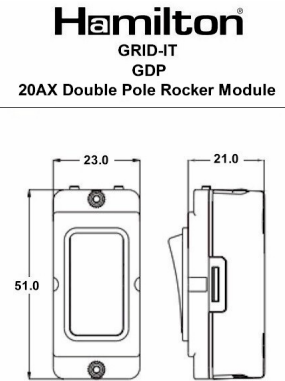

IDPFFWH-W

GRID-IT | GRID-IT RANGE | Rocker Switch Modules 20AX Double Pole Rocker Module + Printed Legend

Item Image

Wiring

Dimensions

| | |
|-------------------------------|---|
| Primary Range | GRID-IT |
| Insert Type | 20AX Double Pole Rocker Module + Printed Legend |
| Insert Colour | White Fridge Freezer/White |
| EAN13 Barcode | 5017504070441 |
| Commodity Code | 85363030 |
| Luckins TSI | 407290073 |
| Dimensions(Nominal) | Module: Height = Width = Depth = |
| Weight | 43 GR |
| Switched Poles | Double |
| Current Rating | 20AX |
| Voltage | 220/250V AC |
| Maximum Load | 20 Amp inductive |
| Mains Frequency | 50Hz |
| IP Rating | IP2XD |
| Contact Gap Minimum | 3mm |
| Terminal Capacity 1 | 5x1mm ² |
| Terminal Capacity 2 | 4x1.5mm ² |
| Terminal Capacity 3 | 2x2.5mm ² |
| Terminal Capacity 4 | 1x4mm ² Multi-strand |
| Terminal Capacity 5 | 1x6mm ² |
| Earth Terminal Capacity 1 | 6x1mm ² |
| Earth Terminal Capacity 2 | 5x1.5mm ² |
| Earth Terminal Capacity 3 | 3x2.5mm ² |
| Earth Terminal Capacity 4 | 2x4mm ² Multi-strand |
| Earth Terminal Capacity 5 | 1x6mm ² |
| Product Class 1 | Face plate must be earthed |
| Ambient Operating Temperature | -5° to +40°C |
| Recommended Location | Internal Use Only |
| Maximum Installation Altitude | 2000m |