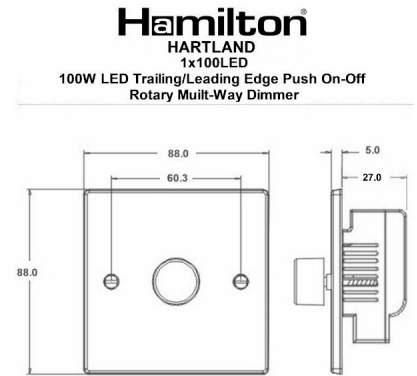

741X100LED

Hartland | HARTLAND RANGE | LED Trailing/Leading Edge Push On/Off Rotary Multi-Way Dimmers

Item Image

Wiring

Dimensions

Primary Range	Hartland
Insert Type	1 gang 100W LED Trailing/Leading Edge Push On/Off Rotary Multi-Way Dimmer
Insert Colour	Satin Steel
EAN13 Barcode	5017504000295
Commodity Code	85365015
Luckins TSI	398256401
Dimensions(Nominal)	Single: Height = 88.0mm Width = 88.0mm Depth = 5.0mm
Weight	116 GR
Switched Poles	Single
Current Rating	0.4A
Voltage	230V AC
Maximum Load	5-100W in Trailing Edge / 5-75W in Leading Edge
Mains Frequency	50Hz
IP Rating	IP2XD
Terminal Capacity 1	2X1mm ²
Terminal Capacity 2	2x1.5mm ²
Earth Terminal Capacity 1	5x1mm ²
Earth Terminal Capacity 2	4X1.5mm ²
Earth Terminal Capacity 3	3X2.5mm ²
Earth Terminal Capacity 4	1X4mm ² Multi-Strand
Earth Terminal Capacity 5	1X6mm ²
Product Class 1	Face plate must be earthed
Ambient Operating Temperature	-5°C to +40°C
Recommended Location	Internal Use Only
Maximum Installation Altitude	2000m
Standard/Approval	BS EN 60669-2-1
Additional Notes	Trailing Edge & Leading Edge Dimmer

741X100LED

Hartland | HARTLAND RANGE | LED Trailing/Leading Edge Push On/Off Rotary Multi-Way Dimmers

All products listed conform to current British or European standard and the product information is correct at the time of going to press.