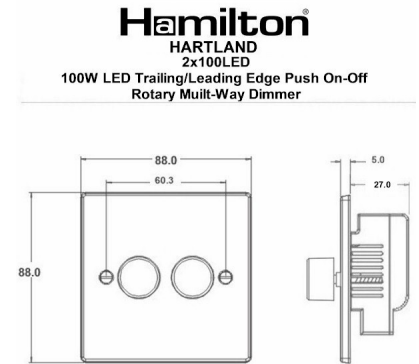

742X100LED

Hartland | HARTLAND RANGE | LED Trailing/Leading Edge Push On/Off Rotary Multi-Way Dimmers

Item Image

Wiring

Dimensions

Primary Range	Hartland
Insert Type	2 gang 100W LED Trailing/Leading Edge Push On/Off Rotary Multi-Way Dimmer
Insert Colour	Satin Steel
EAN13 Barcode	5017504000301
Commodity Code	85365015
Luckins TSI	398256414
Dimensions(Nominal)	Single: Height = 88.0mm Width = 88.0mm Depth = 5.0mm
Weight	153 GR
Switched Poles	Single
Current Rating	0.4A
Voltage	230V AC
Maximum Load	5-100W in Trailing Edge / 5-75W in Leading Edge
Mains Frequency	50Hz
IP Rating	IP2XD
Terminal Capacity 1	2X1mm ²
Terminal Capacity 2	2x1.5mm ²
Earth Terminal Capacity 1	5x1mm ²
Earth Terminal Capacity 2	4X1.5mm ²
Earth Terminal Capacity 3	3X2.5mm ²
Earth Terminal Capacity 4	1X4mm ² Multi-Strand
Earth Terminal Capacity 5	1X6mm ²
Product Class 1	Face plate must be earthed
Ambient Operating Temperature	-5°C to +40°C
Recommended Location	Internal Use Only
Maximum Installation Altitude	2000m
Standard/Approval	BS EN 60669-2-1
Additional Notes	Trailing Edge & Leading Edge Dimmer