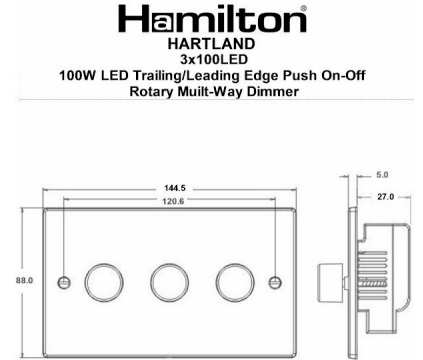

743X100LED

Hartland | HARTLAND RANGE | LED Trailing/Leading Edge Push On/Off Rotary Multi-Way Dimmers

Item Image

Wiring

Dimensions

Primary Range	Hartland
Insert Type	3 gang 100W LED Trailing/Leading Edge Push On/Off Rotary Multi-Way Dimmer
Insert Colour	Satin Steel
EAN13 Barcode	5017504000318
Commodity Code	85365015
Luckins TSI	398256427
Dimensions(Nominal)	Double: Height = 88.0mm Width = 144.5mm Depth = 5.0mm
Switched Poles	Single
Current Rating	0.4A
Voltage	230V AC
Maximum Load	5-100W in Trailing Edge / 5-75W in Leading Edge
Mains Frequency	50Hz
IP Rating	IP2XD
Terminal Capacity 1	2X1mm ²
Terminal Capacity 2	2X1.5mm ²
Earth Terminal Capacity 1	5x1mm ²
Earth Terminal Capacity 2	4X1.5mm ²
Earth Terminal Capacity 3	3X2.5mm ²
Earth Terminal Capacity 4	1X4mm ² Multi-Strand
Earth Terminal Capacity 5	1X6mm ²
Product Class 1	Face plate must be earthed
Ambient Operating Temperature	-5°C to +40°C
Recommended Location	Internal Use Only
Maximum Installation Altitude	2000m
Standard/Approval	BS EN 60669-2-1
Additional Notes	Trailing Edge & Leading Edge Dimmer

743X100LED

Hartland | HARTLAND RANGE | LED Trailing/Leading Edge Push On/Off Rotary Multi-Way Dimmers

All products listed conform to current British or European standard and the product information is correct at the time of going to press.