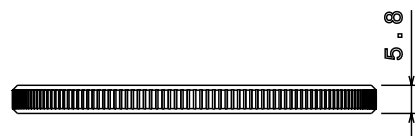

**PRODUCT CODE: LR6**  
MILLED EDGE LOCKRING

**DESCRIPTION**

63mm Milled Edge Lockring

**FINISH**

Self Colour

**MATERIAL**

Brass

**PACKAGING**

Supplied individually

**ADDITIONAL NOTES**

Conforms to BS EN61386-1

Isometric view

Top view

Side view