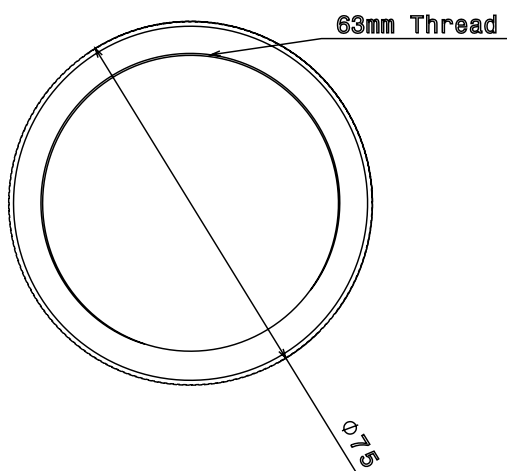

**PRODUCT CODE: LR6**  
MILLED EDGE LOCKRING

**DESCRIPTION**

63mm Milled Edge Lockring

**FINISH**

Self Colour

**MATERIAL**

Brass

**PACKAGING**

Supplied individually

**ADDITIONAL NOTES**

Conforms to BS EN61386-1

Isometric view

Top view

Side view