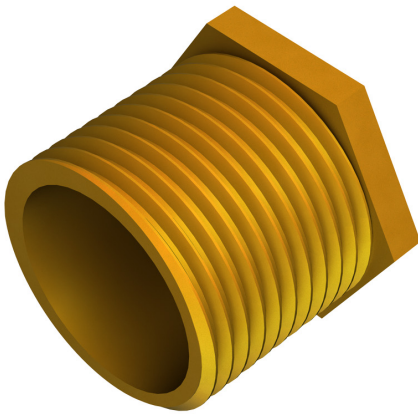

PRODUCT CODE: MBBL6
MALE BRASS BUSH: LONG

DESCRIPTION

63mm Male Brass Bush: Long

FINISH

Self Colour

MATERIAL

Brass

PACKAGING

Packed in qty 1

ADDITIONAL NOTES

Conforms to BS EN61386-1

Isometric view

Side view

Top view