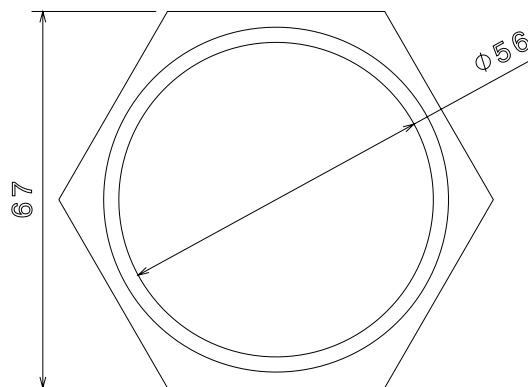

PRODUCT CODE: MBBL6
MALE BRASS BUSH: LONG

DESCRIPTION

63mm Male Brass Bush: Long

FINISH

Self Colour

MATERIAL

Brass

PACKAGING

Packed in qty 1

ADDITIONAL NOTES

Conforms to BS EN61386-1

Isometric view

Side view

Top view