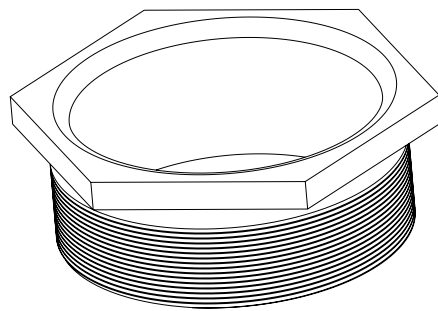

PRODUCT CODE: MBBL6
MALE BRASS BUSH: LONG

DESCRIPTION

63mm Male Brass Bush: Long

FINISH

Self Colour

MATERIAL

Brass

PACKAGING

Packed in qty 1

ADDITIONAL NOTES

Conforms to BS EN61386-1

Isometric view

Side view

Top view