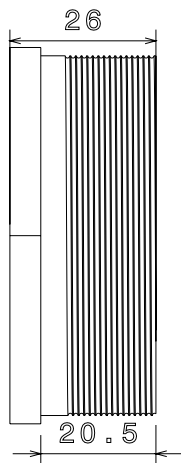

PRODUCT CODE: MBBL6
MALE BRASS BUSH: LONG

DESCRIPTION

63mm Male Brass Bush: Long

FINISH

Self Colour

MATERIAL

Brass

PACKAGING

Packed in qty 1

ADDITIONAL NOTES

Conforms to BS EN61386-1

Isometric view

Side view

Top view