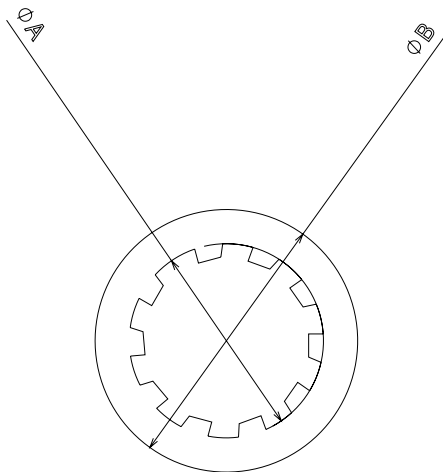

PRODUCT CODE: SW32
SHAKEPROOF WASHER

DESCRIPTION

M32 Shakeproof Washer

FINISH

BZP

MATERIAL

Steel

PACKAGING

Packed in qty 50

ADDITIONAL NOTES

Front view

	A	B
SW6	M6	10.85
SW8	M8	14.8
SW10	M10	17.8
SW12	M12	21.5
SW16	M16	25.7
SW20	M20	32.7
SW25	M25	39.15
SW32	M32	51.5