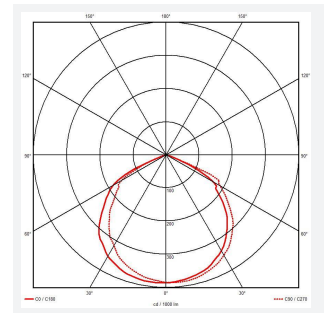

Signal

Signal Emergency Downlight Non-Maintained
Code: ASLED/3NM

PRODUCT FEATURES

- Economic and compact LED Non-Maintained fixed downlight ideal for use in hotel bedrooms
- White and black powder coat paint finish
- Dimmable switch included for green charge indicator
- Integral selector switch provides option of high/medium/low brightness of green charging indicator
- LED combines power and green charge indicator
- 3 hour emergency output

GENERAL INFORMATION	
Wattage	2W
Lumens Delivered	110lm
Beam Angle	110
CRI	70
CCT	6500K
Input	220/240V
Operating Temp	0°C - 40°C
SDCM	6
Cut-Out Size	43mm

TECHNICAL INFORMATION	
Light Source	LED
Colour / Finish	White
IP Rating	IP20
Class Protection	1
Internal / External	Internal
Surface / Recessed / Suspended	Recessed
Lumen Depreciation	L70 50,000h
Warranty (Years)	5
CE Mark	Yes
Diameter	50 mm
Height	38 mm
Accessories	ASBP/8/LI