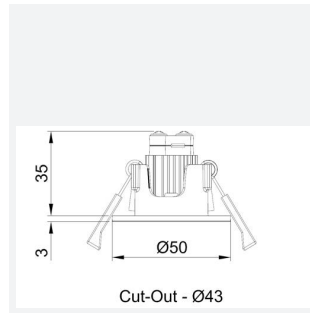

Signal

Signal Emergency Downlight Non-Maintained
Code: ASLED/3NM

PRODUCT FEATURES

- Economic and compact LED Non-Maintained fixed downlight ideal for use in hotel bedrooms
- White and black powder coat paint finish
- Dimmable switch included for green charge indicator
- Integral selector switch provides option of high/medium/low brightness of green charging indicator
- LED combines power and green charge indicator
- 3 hour emergency output

GENERAL INFORMATION	
Wattage	2W
Lumens Delivered	110lm
Beam Angle	110
CRI	70
CCT	6500K
Input	220/240V
Operating Temp	0°C - 40°C
SDCM	6
Cut-Out Size	43mm

TECHNICAL INFORMATION	
Light Source	LED
Colour / Finish	White
IP Rating	IP20
Class Protection	1
Internal / External	Internal
Surface / Recessed / Suspended	Recessed
Lumen Depreciation	L70 50,000h
Warranty (Years)	5
CE Mark	Yes
Diameter	50 mm
Height	38 mm
Accessories	ASBP/8/LI