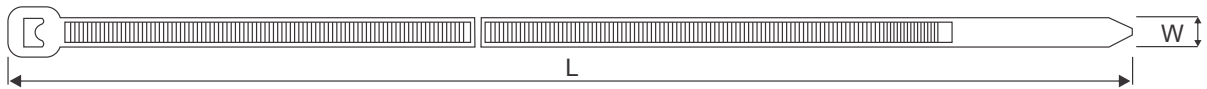

## Standard Nylon Cable Ties

- Internal serrations allowing for a positive hold onto cable and pipe bundles
- The design of the head guarantees a high tensile strength while allowing a very low insertion force
- Flame-retardant, Heat-resistant, UV resistant are available
- UL approved polyamide 6.6. 94V-2

Part No.	Approx. Length L (mm)	Approx. Width W (mm)	Max. Bundle Dia. (mm)	Min. Loop Tensile Strength (kg)
YCT8025	80	2.5	15	8.0
YCT10025*	100	2.5	22	8.1
YCT12025	120	2.5	30	8.1
YCT16025	160	2.5	40	8.1
YCT20025	200	2.5	53	8.1
YCT14036	140	3.6	33	18.2
YCT18036	180	3.6	53	18.2
YCT20036	200	3.6	53	18.2
YCT30036	300	3.6	102	18.2
YCT37036	370	3.6	76	18.2
YCT12048	120	4.8	24	22.2
YCT16048	160	4.8	38	22.2
YCT20048*	200	4.8	50	22.2
YCT25048	250	4.8	60	22.2
YCT28048	280	4.8	70	22.2
YCT30048**	300	4.8	76	22.2
YCT37048**	370	4.8	102	22.2
YCT39048	390	4.8	105	22.2
YCT43048	430	4.8	110	22.2
YCT53048	530	4.8	140	22.2

Part No.	Approx. Length L (mm)	Approx. Width W (mm)	Max. Bundle Dia. (mm)	Min. Loop Tensile Strength (kg)
YCT63048	630	4.8	190	22.2
YCT15076	150	7.6	35	22.2
YCT20076	200	7.6	50	54.4
YCT25076	250	7.6	65	54.4
YCT30076	300	7.6	76	54.4
YCT37076	368	7.6	102	54.4
YCT45076	450	7.6	132	54.4
YCT54076	540	7.6	160	54.4
YCT75076	750	7.6	218	54.4
YCT43090	430	9.0	110	79.4
YCT53090	526	9.0	140	79.4
YCT61090	610	9.0	187	79.4
YCT71090	710	9.0	190	79.4
YCT78090	780	9.0	228	79.4
YCT91490	914	9.0	263	79.4
YCT102090	1020	9.0	295	79.4
YCT122090	1220	9.0	365	79.4
YCT280127	280	12.7	76	114.0
YCT380127	380	12.7	106	114.0
YCT480127	480	12.7	120	114.0
YCT580127	580	12.7	204	114.0
YCT760127	760	12.7	204	114.0
YCT880127	880	12.7	248	114.0
YCT1030127	1030	12.7	295	114.0