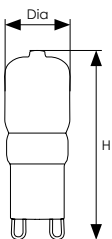

LED G9 Capsule

A++ Energy Rated LED G9 Capsule lamp for display and accent light fixtures. Featuring a miniature design that closely resembles the shape and size of a Halogen G9, making the lamp ideal for direct retrofit into existing fittings.

Product Code	Watts (W)	Volts (V)	Cap	Colour Appearance	Colour Temp (K)	Total Lumens (lm)	Energy Saving Halogen Equivalent (W)	Dimensions (mm)		Energy Rating	Order Qty
								Dia	H		
Single Carton											
3415	2.5	240	G9	Warm White	2700	210	18	16.5	49	A++	10
3422	2.5	240	G9	Cool White	4000	210	18	16.5	49	A++	10