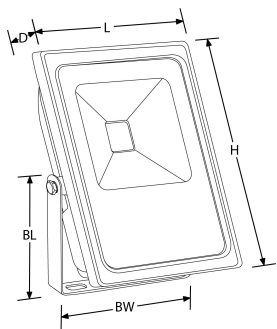

SKU Code	Wattage	Colour	Lumens	Lumens/Watt	Beam Angle	Finish Colour	SKU Type
EN-FL10A/40	10	4000	750	75	120	Black	Non Dimmable

**Line Drawing**

**Polar Curve**

**Colour**

Black

## Product Features:

- IP65 rated LED floodlight rated with slim design
- Durable high quality paint minimises impact of corrosion
- Tempered glass provides excellent protection
- Die-cast aluminium housing
- Pre-wired with 800mm of cable
- 1.5kV surge protection
- Warning Note: Not suitable for post top mounting
- 3 year warranty

## Product Specs:

Input Voltage	110~240V AC	Input Frequency	50/60HZ
Power Factor	0.9	IP Rating	IP65
Lifetime L70 (hrs)	25000	IK Rating	IK08
Lamp Base	None	Width (mm)	115
Weight (Kg)	0.584	Height (mm)	135
Product Type	Floodlights		