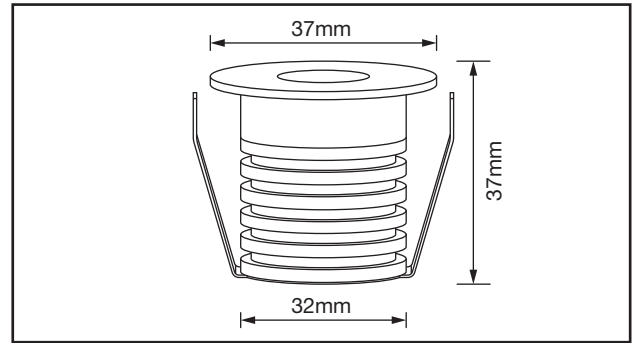

## AGL032AL - Noble 1

1W 350mA IP65 Ground Light Matte  
Brushed Aluminium Finish

### PRODUCT FEATURES

- IP65 Rating
- 1W LED
- Glare-Reducing Baffle Design
- Driveover Rated At 2 Metric Tonnes When
- Used In 32mm Mounting Sleeve (AGL/MS032)\*
- Interchangeable Bezels Available\*
- 350mA Constant Current (Series Wiring)
- Dimmable With Dimmable Driver\*
- Narrow Beam Angle
- Toughened Flush Glass
- Slim Bezel
- 1 Metre Pre-Wired Cable

### TECHNICAL SPECIFICATIONS

PRODUCT CODE	AGL032AL/30	AGL032AL/40
Power	1W	1W
Lumens	≤80lm	≤90lm
Colour Temperature	3000K	4000K
Beam Angle	30°	30°
CRI	>80	>80
Ingress Protection	IP65	IP65
Lifetime (Hours to lm70)	50,000 Hrs	50,000 Hrs
Temperature	-20°C~+50°C	-20°C~+50°C
Operating Current	350mA	350mA