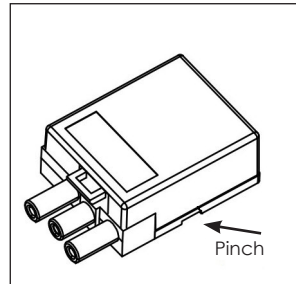

20A Lighting Connectors -For 3 & 4 Core Flex

NORSLO

- + Easy lock & release system
- + Large terminals for easy access
- + Designed & manufactured by GreenBrook

QUICK3
ConneKt

LCGN3P

Female Socket
Up to 3 x 2.5mm² flat twin & earth cables can be used.

Male Socket
Up to 2.5mm² flexible 3 core cable can be used.

Note:

- These couplers are suitable for installation in NON-READILY accessible areas.
- This system is NOT a replacement for a domestic plug and socket outlet system.
- Installation couplers are intended for connection and disconnection without load.
- Any dangerous compatibility between different manufacturer installation coupler system is not automatically prevented by compliance with IEC EN 61535.

Both the connectors come in POS display box containing 50 connectors

- + Ideal for Emergency lighting

QUICK4
ConneKt

LCGN4P

Female Socket
Up to 3 x 2.5mm² flat twin & earth cables can be used.

Male Socket
Up to 1 x 2.5mm² flexible 4 core cable can be used.

	LCGN3P	LCGN4P
Description	3 Way Connector	4 Way Connector
Pack Qty	50	50
Barcode	5012739 641404	5012739 6457854
Max Voltage	400V	
Product Finish	Polycarbonate Enclosure, Nylon Connector	
Product Weight	55g	79g
Dimensions L x W x H	L 110 x W42 x H22.3mm	L 113 x W55 x H22.5mm
Guarantee	1 Year	
Conforms To	EN 61535	