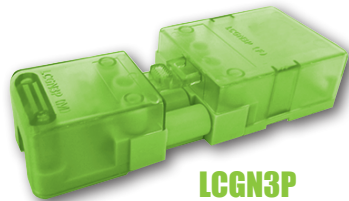

20A Lighting Connectors -For 3 & 4 Core Flex

NORSLO

- + Easy lock & release system
- + Large terminals for easy access
- + Designed & manufactured by GreenBrook

QUICK3
ConneKt

LCGN3P

Female Socket
Up to 3 x 2.5mm² flat twin & earth cables can be used.

Male Socket
Up to 2.5mm² flexible 3 core cable can be used.

Note:

- These couplers are suitable for installation in NON-READILY accessible areas.
- This system is NOT a replacement for a domestic plug and socket outlet system.
- Installation couplers are intended for connection and disconnection without load.
- Any dangerous compatibility between different manufacturer installation coupler system is not automatically prevented by compliance with IEC EN 61535.

Both the connectors come in POS display box containing 50 connectors

- + Ideal for Emergency lighting

QUICK4
ConneKt

LCGN4P

Female Socket
Up to 3 x 2.5mm² flat twin & earth cables can be used.

Male Socket
Up to 1 x 2.5mm² flexible 4 core cable can be used.

	LCGN3P	LCGN4P
Description	3 Way Connector	4 Way Connector
Pack Qty	50	50
Barcode	5012739 641404	5012739 6457854
Max Voltage	400V	
Product Finish	Polycarbonate Enclosure, Nylon Connector	
Product Weight	55g	79g
Dimensions L x W x H	L 110 x W42 x H22.3mm	L 113 x W55 x H22.5mm
Guarantee	1 Year	
Conforms To	EN 61535	