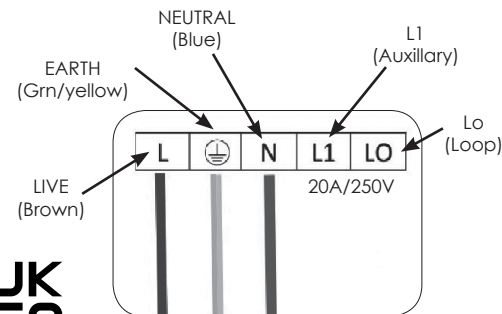

20A Lighting Connectors -For 3 & 4 Core Flex

NORSLO

- + Easy lock & release system
- + Large terminals for easy access
- + Designed & manufactured by GreenBrook

QUICK3
ConneKt

LCGN3P

Female Socket
Up to 3 x 2.5mm² flat twin & earth cables can be used.

Male Socket
Up to 2.5mm² flexible 3 core cable can be used.

Note:

- These couplers are suitable for installation in NON-READILY accessible areas.
- This system is NOT a replacement for a domestic plug and socket outlet system.
- Installation couplers are intended for connection and disconnection without load.
- Any dangerous compatibility between different manufacturer installation coupler system is not automatically prevented by compliance with IEC EN 61535.

Both the connectors come in POS display box containing 50 connectors

- + Ideal for Emergency lighting

QUICK4
ConneKt

LCGN4P

Female Socket
Up to 3 x 2.5mm² flat twin & earth cables can be used.

Male Socket
Up to 1 x 2.5mm² flexible 4 core cable can be used.

	LCGN3P	LCGN4P
Description	3 Way Connector	4 Way Connector
Pack Qty	50	50
Barcode	5012739 641404	5012739 6457854
Max Voltage	400V	
Product Finish	Polycarbonate Enclosure, Nylon Connector	
Product Weight	55g	79g
Dimensions L x W x H	L 110 x W42 x H22.3mm	L 113 x W55 x H22.5mm
Guarantee	1 Year	
Conforms To	EN 61535	