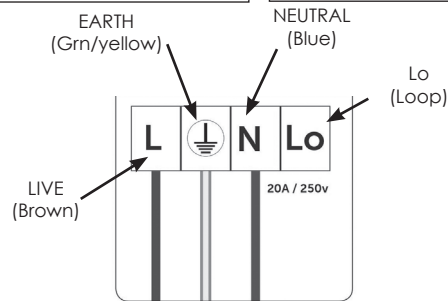

20A Lighting Connectors -For 3 & 4 Core Flex

NORSLO

- + Easy lock & release system
- + Large terminals for easy access
- + Designed & manufactured by GreenBrook

QUICK3
ConneKt

LCGN3P

Female Socket
Up to 3 x 2.5mm² flat twin & earth cables can be used.

Male Socket
Up to 2.5mm² flexible 3 core cable can be used.

Note:

- These couplers are suitable for installation in NON-READILY accessible areas.
- This system is NOT a replacement for a domestic plug and socket outlet system.
- Installation couplers are intended for connection and disconnection without load.
- Any dangerous compatibility between different manufacturer installation coupler system is not automatically prevented by compliance with IEC EN 61535.

Both the connectors come in POS display box containing 50 connectors

- + Ideal for Emergency lighting

QUICK4
ConneKt

LCGN4P

Female Socket
Up to 3 x 2.5mm² flat twin & earth cables can be used.

Male Socket
Up to 1 x 2.5mm² flexible 4 core cable can be used.

	LCGN3P	LCGN4P
Description	3 Way Connector	4 Way Connector
Pack Qty	50	50
Barcode	5012739 641404	5012739 6457854
Max Voltage	400V	
Product Finish	Polycarbonate Enclosure, Nylon Connector	
Product Weight	55g	79g
Dimensions L x W x H	L 110 x W42 x H22.3mm	L 113 x W55 x H22.5mm
Guarantee	1 Year	
Conforms To	EN 61535	