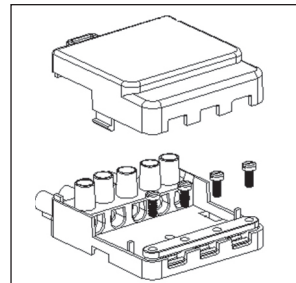

20A Lighting Connectors -For 3 & 4 Core Flex

NORSLO

- + Easy lock & release system
- + Large terminals for easy access
- + Designed & manufactured by GreenBrook

QUICK3
ConneKt

LCGN3P

Female Socket
Up to 3 x 2.5mm² flat twin & earth cables can be used.

Male Socket
Up to 2.5mm² flexible 3 core cable can be used.

Note:

- These couplers are suitable for installation in NON-READILY accessible areas.
- This system is NOT a replacement for a domestic plug and socket outlet system.
- Installation couplers are intended for connection and disconnection without load.
- Any dangerous compatibility between different manufacturer installation coupler system is not automatically prevented by compliance with IEC EN 61535.

Both the connectors come in POS display box containing 50 connectors

- + Ideal for Emergency lighting

QUICK4
ConneKt

LCGN4P

Female Socket
Up to 3 x 2.5mm² flat twin & earth cables can be used.

Male Socket
Up to 1 x 2.5mm² flexible 4 core cable can be used.

	LCGN3P	LCGN4P
Description	3 Way Connector	4 Way Connector
Pack Qty	50	50
Barcode	5012739 641404	5012739 6457854
Max Voltage	400V	
Product Finish	Polycarbonate Enclosure, Nylon Connector	
Product Weight	55g	79g
Dimensions L x W x H	L 110 x W42 x H22.3mm	L 113 x W55 x H22.5mm
Guarantee	1 Year	
Conforms To	EN 61535	