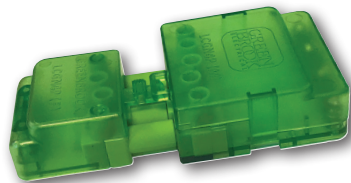

20A Lighting Connectors -For 3 & 4 Core Flex

NORSLO

- + Easy lock & release system
- + Large terminals for easy access
- + Designed & manufactured by GreenBrook

QUICK3
ConneKt

LCGN3P

Female Socket
Up to 3 x 2.5mm² flat twin & earth cables can be used.

Male Socket
Up to 2.5mm² flexible 3 core cable can be used.

Note:

- These couplers are suitable for installation in NON-READILY accessible areas.
- This system is NOT a replacement for a domestic plug and socket outlet system.
- Installation couplers are intended for connection and disconnection without load.
- Any dangerous compatibility between different manufacturer installation coupler system is not automatically prevented by compliance with IEC EN 61535.

Both the connectors come in POS display box containing 50 connectors

- + Ideal for Emergency lighting

QUICK4
ConneKt

LCGN4P

Female Socket
Up to 3 x 2.5mm² flat twin & earth cables can be used.

Male Socket
Up to 1 x 2.5mm² flexible 4 core cable can be used.

	LCGN3P	LCGN4P
Description	3 Way Connector	4 Way Connector
Pack Qty	50	50
Barcode	5012739 641404	5012739 6457854
Max Voltage	400V	
Product Finish	Polycarbonate Enclosure, Nylon Connector	
Product Weight	55g	79g
Dimensions L x W x H	L 110 x W42 x H22.3mm	L 113 x W55 x H22.5mm
Guarantee	1 Year	
Conforms To	EN 61535	