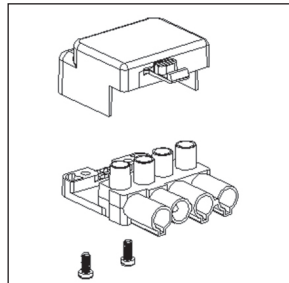

20A Lighting Connectors -For 3 & 4 Core Flex

NORSLO

- + Easy lock & release system
- + Large terminals for easy access
- + Designed & manufactured by GreenBrook

QUICK3
ConneKt

LCGN3P

Female Socket
Up to 3 x 2.5mm² flat twin & earth cables can be used.

Male Socket
Up to 2.5mm² flexible 3 core cable can be used.

Note:

- These couplers are suitable for installation in NON-READILY accessible areas.
- This system is NOT a replacement for a domestic plug and socket outlet system.
- Installation couplers are intended for connection and disconnection without load.
- Any dangerous compatibility between different manufacturer installation coupler system is not automatically prevented by compliance with IEC EN 61535.

Both the connectors come in POS display box containing 50 connectors

- + Ideal for Emergency lighting

QUICK4
ConneKt

LCGN4P

Female Socket
Up to 3 x 2.5mm² flat twin & earth cables can be used.

Male Socket
Up to 1 x 2.5mm² flexible 4 core cable can be used.

	LCGN3P	LCGN4P
Description	3 Way Connector	4 Way Connector
Pack Qty	50	50
Barcode	5012739 641404	5012739 6457854
Max Voltage	400V	
Product Finish	Polycarbonate Enclosure, Nylon Connector	
Product Weight	55g	79g
Dimensions L x W x H	L 110 x W42 x H22.3mm	L 113 x W55 x H22.5mm
Guarantee	1 Year	
Conforms To	EN 61535	