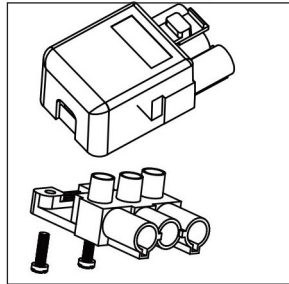

20A Lighting Connectors -For 3 & 4 Core Flex

NORSLO

- + Easy lock & release system
- + Large terminals for easy access
- + Designed & manufactured by GreenBrook

QUICK3
ConneKt

LCGN3P

Female Socket
Up to 3 x 2.5mm² flat twin & earth cables can be used.

Male Socket
Up to 2.5mm² flexible 3 core cable can be used.

Note:

- These couplers are suitable for installation in NON-READILY accessible areas.
- This system is NOT a replacement for a domestic plug and socket outlet system.
- Installation couplers are intended for connection and disconnection without load.
- Any dangerous compatibility between different manufacturer installation coupler system is not automatically prevented by compliance with IEC EN 61535.

Both the connectors come in POS display box containing 50 connectors

- + Ideal for Emergency lighting

QUICK4
ConneKt

LCGN4P

Female Socket
Up to 3 x 2.5mm² flat twin & earth cables can be used.

Male Socket
Up to 1 x 2.5mm² flexible 4 core cable can be used.

	LCGN3P	LCGN4P
Description	3 Way Connector	4 Way Connector
Pack Qty	50	50
Barcode	5012739 641404	5012739 6457854
Max Voltage	400V	
Product Finish	Polycarbonate Enclosure, Nylon Connector	
Product Weight	55g	79g
Dimensions L x W x H	L 110 x W42 x H22.3mm	L 113 x W55 x H22.5mm
Guarantee	1 Year	
Conforms To	EN 61535	