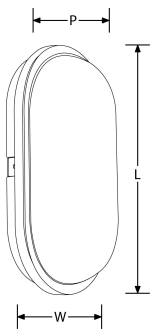

Product Description: Utilite™ 20W Polycarbonate IP65 Oval Utility Bulkhead

Utilite™ is a powerful yet energy efficient alternative to standard bulkhead utility luminaires. Designed specifically for LED technology, their impact resistant polycarbonate housing provides a tough exterior making them ideal for all basic industrial, commercial and residential installations.

SKU Code	Wattage	Colour	Lumens	Lumens/Watt	Beam Angle	Finish Colour	SKU Type
EN-BH220/40	20	4000	1800	90	120	White	Non Dimmable

Line Drawing

Polar Curve

Colour

Product Features:

- IP65 rated polycarbonate white housing
- Integrated driver for slim profile
- Wall or ceiling mountable with 20mm knockouts
- Available in a range of sizes and shapes to suit multiple installation requirements
- Interchangeable bezel options available (sold separately)
- Impact resistant - IK06 rating
- 1.5kV surge protection
- 3 year warranty

Product Specs:

Input Voltage	220~240V AC	Input Frequency	50/60HZ
Power Factor	0.5	IP Rating	IP65
Lifetime L70 (hrs)	25000	IK Rating	IK06
Lamp Base	None	Width (mm)	146
Length (mm)	271	Weight (Kg)	0.398
Projection (mm)	76	Height (mm)	76
Product Type	Bulkheads	Operating Temp. (Min) °C	-20°C
Operating Temp. (Max) °C	40°C		