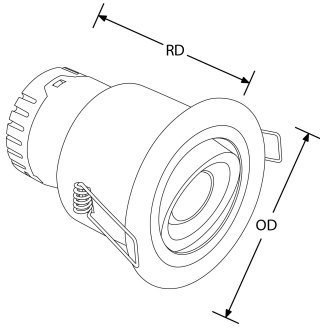

Product Description: E8™ Adjustable 8W Dimmable Fire Rated Downlight

The E5™ and established E8™ fixed and adjustable fire rated downlights set new levels in performance. Featuring the sparkling low glare multifaceted EnFiniti™ lens and delivering up to 390lm from the 4.5W version and 640lm from the 8W. The E5™ and E8™ are packed with features and benefits which allow for a quick and cost effective installation while still providing users with optimum performance and energy saving LED technology.

Line Drawing

Polar Curve

Colour

Matt White

Polished
Chrome

Satin Nickel

White

Product Features:

- EnFiniti™ edge-to-edge multifaceted polycarbonate lens for low glare and halogen like appearance
- Wide 60° beam angle delivers increased light distribution
- Fibre based insulation coverable - up to 300mm
- Integrated driver with new push fit loop in/out terminals suitable for use with solid or stranded cable for easy installation
- IP20 bezel included with adjustable version
- Tested in 30, 60 and 90 min fire rated ceilings
- 3 year warranty

Product Specs:

Input Voltage	220~240V AC	Input Frequency	/50HZ
Power Factor	0.85	IP Rating	IP20
Lifetime L70 (hrs)	25000	Overall Diameter (mm)	98
Weight (Kg)	0.339	Projection (mm)	5
Height (mm)	95	Product Type	Downlights, Fire-Rated Downlight
Cutout Diameter (mm)	85-85	Operating Temp. (Min) °C	-20°C
Operating Temp. (Max) °C	25°C		