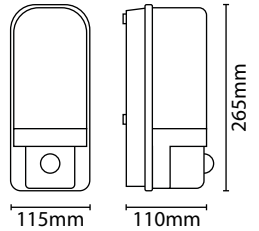

- 7W, 500 Lumens, 35,000 hours average rated life
- Tough polycarbonate housing

- PIR VERSION:**
- Time on adjustment 5 secs - 5 mins
 - Lux level adjustments
 - 120° detection angle
 - 8 metre detection range

• M.O.M: 1 / O.P.Q: 10

EternaPro

LED

5 YEAR

Warranty*

PERFECT FOR DOMESTIC & LIGHT COMMERCIAL APPLICATIONS

LED LAMP SPECIFICATIONS:

Lumens total flux	500 lm
Lumens 120° flux	450 lm
Rated Wattage	7W
Rated luminous flux	500 lm
Nominal life time of the lamp	35,000 hrs
Colour temperature	3100K
Number of switching cycles before premature lamp failure	≥15,000
Warm-up time up to 60 % of the full light output	Instant full light
Dimmable	No
LED strip dimensions (L/W)	130x35mm
Nominal beam angle	120°
Rated power	7W
Rated lamp lifetime	35,000 hrs
Lamp power factor	>0.5
Lumen maintenance factor at end of nominal life	≥0.70
Starting time	<0.1s
Colour rendering	≥80
Colour consistency	Within 6 step Macadam ellipse
Rated peak intensity	180cd
Rated beam angle	120°
Voltage	240V