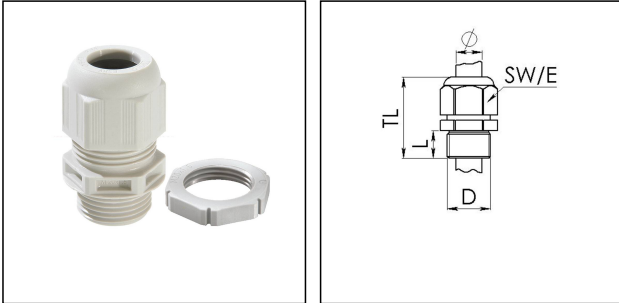

GLP16 grey

Products may differ in size, colour and appearance to those shown. If you require further information or customisation, please contact us directly.

Material cable gland	Polyamide
Material sealing gasket	EPDM
Protection class	IP69, IP68 (5 bar 30 min)
Temp. range min	-40 °C
Temp. range max	100 °C
Glow wire test	750 °C
Thread type	M
Ø Connection thread D	16
Lead	1,5
Length screw-in thread L	9 mm
Ø cable diameter min	4,5 mm
Ø cable diameter max	10 mm
Key width SW	20 mm
Collar diameter (E)	22 mm
Total length TL	31 mm - 37 mm
Type of cable anchorage	A
Install. torques fitting	3,5 N m
Install. torques fitting/EADR	2 N m
Install. torques cap nut	1,5 N m
Impact category	2
Product Color	RAL 7035
Type	GLP16 grey
Order no. RAL 7035	10106661
Packing unit	10
ETIM-Classification	EC000441