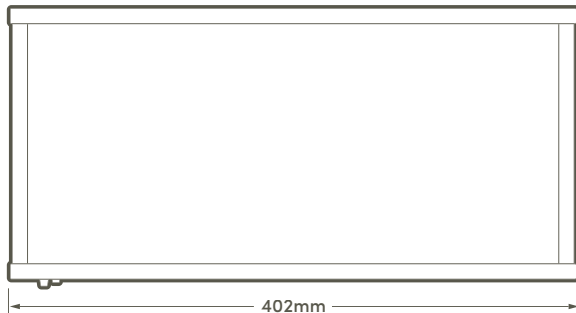

## Rhine 5w Universal LED Emergency Exit Box

ARROW UP OR ARROW DOWN

### Features

- Maintained
- Captive screws
- Metal casing
- Self test button
- Screen printed legends included
- 2x20mm conduit entry