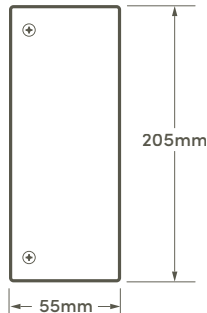

## Rhine 5w Universal LED Emergency Exit Box

ARROW UP OR ARROW DOWN

### Features

- Maintained
- Captive screws
- Metal casing
- Self test button
- Screen printed legends included
- 2x20mm conduit entry

### Technical information

Wattage:	5w
Lumen output:	11.91lm (em mode)
Lumens per Watt:	2.38lm (em mode)
CCT:	6400k
Voltage:	220-240v

Product code (up):	HSEM/LEDEB
Product code (down):	HSEM/LEDEBD