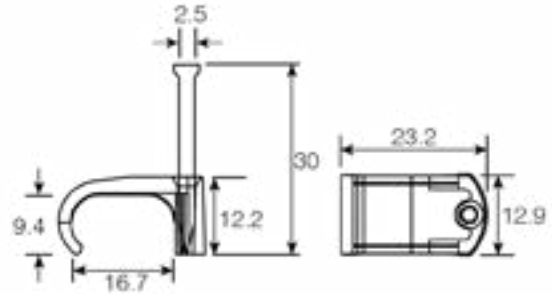

Product Code: QFC7

Description: 10 - 16mm² (T&E Cable) Cable Clips - Grey

Dimensions

Cable Dimension (mm)	9 x 18
Cable Width (mm)	16.7
Cable Height (mm)	9.4
Clip Height (mm)	12.2
Clip Width (mm)	23.2
Clip Depth (mm)	12.9
Nail Length (mm)	30
Nail Diameter (mm)	2.5

General Information

Colour	Grey
Suitable Cable Size (mm ²)	10 - 16 T&E
Temperature Rating (°C)	-20 to +70

Materials

Body: Polyethylene
Nail: Hardened Steel Plated

Additional Information

High grade tough polyethylene for low temperature flexibility
Long nail for good pull out value
Thick steel nail prevents snapping
Stress crack resistant
Chemical inertness