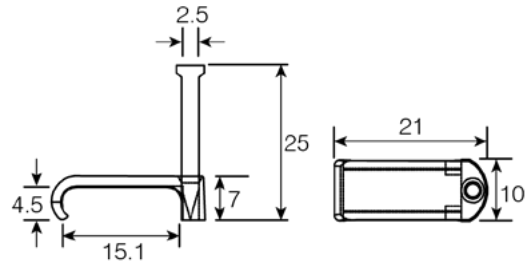

Product Code: QDC1

Luckinslive 399417003

Description: 2 x 1.0 - 1.5mm² (Double T&E Cable) Cable Clips - Grey

Dimensions

Cable Dimension (mm)	5 x 16
Cable Width (mm)	15.1
Cable Height (mm)	4.5
Clip Height (mm)	7
Clip Width (mm)	21
Clip Depth (mm)	10
Nail Length (mm)	25
Nail Diameter (mm)	2.5

General Information

Colour	Grey
Suitable Cable Size (mm ²)	1.0 to 1.5 (x2 T&E)
Operational Temperature (°C)	-20 to +70

Materials

Body: Polyethylene
Nail: Hardened Steel Plated

Additional Information

High grade tough polyethylene for low temperature flexibility
Long nail for good pull out value
Thick steel nail prevents snapping
Stress crack resistant
Chemical inertness