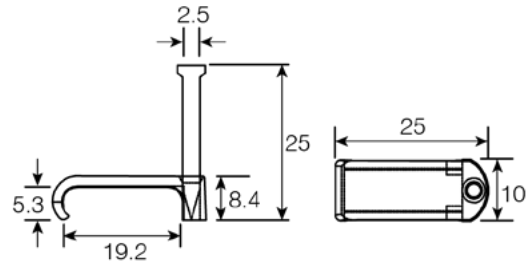

Product Code: QDC2

Luckinslive 399417016

Description: 2 x 2.5mm<sup>2</sup> (Double T&E Cable) Cable Clips - Grey

**Dimensions**

|                      |        |
|----------------------|--------|
| Cable Dimension (mm) | 6 x 20 |
| Cable Width (mm)     | 19.2   |
| Cable Height (mm)    | 5.3    |
| Clip Height (mm)     | 8.4    |
| Clip Width (mm)      | 25     |
| Clip Depth (mm)      | 10     |
| Nail Length (mm)     | 25     |
| Nail Diameter (mm)   | 2.5    |

**General Information**

|  |              |
|--|--------------|
| Colour                                 | Grey         |
| Suitable Cable Size (mm <sup>2</sup> ) | 2.5 (x2 T&E) |
| Operational Temperature (°C)           | -20 to +70   |