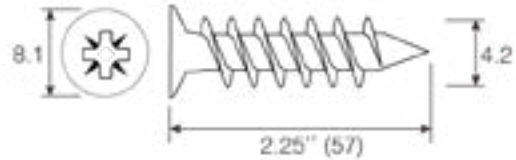

Product Code: QWS8-225

Description: 8 x 2.25" Twin Thread Countersunk Pozi Screws

**Dimensions**

Size (Imperial/inches)	8 x 2.25
Size (Metric/mm)	4.2 x 55
Overall Length (mm)	57
Thread Diameter (mm)	4.2
Overall Length (Inch)	2.25
Head Diameter (mm)	8.1

**General Information**

Head Type	Pozi Countersunk Head
Driver Bit Size	No. 2

**Materials**

Material: Bright Zinc Plated Carbon Steel

**Additional Information**

Twin threads with parallel shank enabling faster insertion and greater pull out resistance.