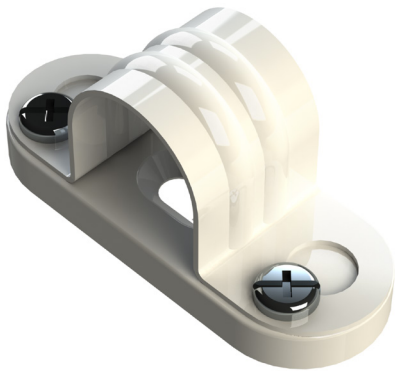

PRODUCT CODE: SBS20WH
FIRE RESISTANT SPACER BAR SADDLE

DESCRIPTION

20mm Fire Resistant Spacer Bar Saddle

FINISH

White RAL9003

MATERIAL

Pressed Steel

PACKAGING

Packed in qty 100

ADDITIONAL NOTES

Fully Compliant to BS7671, 18th Edition Amendment 3 and BS8434-2
Fire rated to 930oC for 120 minutes by Exxova Warringtonfire
Colour matched to suit most UK systems

Isometric view

Bottom view

Top view

Front view

Side view