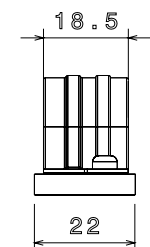

PRODUCT CODE: SBS20WH
FIRE RESISTANT SPACER BAR SADDLE

DESCRIPTION

20mm Fire Resistant Spacer Bar Saddle

FINISH

White RAL9003

MATERIAL

Pressed Steel

PACKAGING

Packed in qty 100

ADDITIONAL NOTES

Fully Compliant to BS7671, 18th Edition Amendment 3 and BS8434-2
Fire rated to 930oC for 120 minutes by Exxova Warringtonfire
Colour matched to suit most UK systems

Isometric view

Bottom view

Top view

Front view

Side view