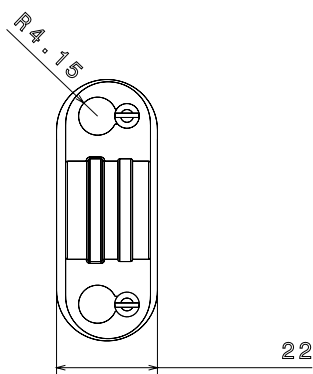

PRODUCT CODE: SBS20WH
FIRE RESISTANT SPACER BAR SADDLE

DESCRIPTION

20mm Fire Resistant Spacer Bar Saddle

FINISH

White RAL9003

MATERIAL

Pressed Steel

PACKAGING

Packed in qty 100

ADDITIONAL NOTES

Fully Compliant to BS7671, 18th Edition Amendment 3 and BS8434-2
Fire rated to 930oC for 120 minutes by Exxova Warringtonfire
Colour matched to suit most UK systems

Isometric view

Bottom view

Top view

Front view

Side view