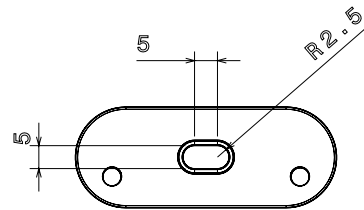

PRODUCT CODE: SBS20WH
FIRE RESISTANT SPACER BAR SADDLE

DESCRIPTION

20mm Fire Resistant Spacer Bar Saddle

FINISH

White RAL9003

MATERIAL

Pressed Steel

PACKAGING

Packed in qty 100

ADDITIONAL NOTES

Fully Compliant to BS7671, 18th Edition Amendment 3 and BS8434-2
Fire rated to 930oC for 120 minutes by Exxova Warringtonfire
Colour matched to suit most UK systems

Isometric view

Bottom view

Top view

Front view

Side view