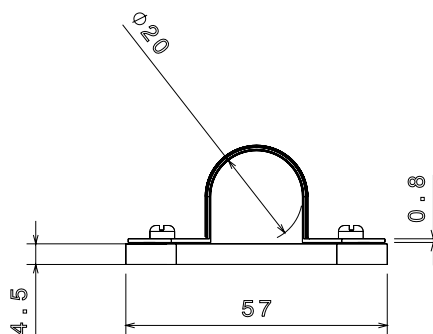

Packed in qty 100

ADDITIONAL NOTES

Fully Compliant to BS7671, 18th Edition Amendment 3 and BS8434-2
Fire rated to 930oC for 120 minutes by Exxova Warringtonfire
Colour matched to suit most UK systems

Isometric view

Bottom view

Top view

Front view

Side view