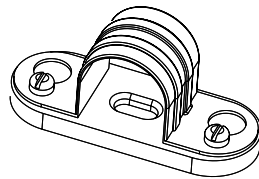

PRODUCT CODE: SBS20WH
FIRE RESISTANT SPACER BAR SADDLE

DESCRIPTION

20mm Fire Resistant Spacer Bar Saddle

FINISH

White RAL9003

MATERIAL

Pressed Steel

PACKAGING

Packed in qty 100

ADDITIONAL NOTES

Fully Compliant to BS7671, 18th Edition Amendment 3 and BS8434-2
Fire rated to 930oC for 120 minutes by Exxova Warringtonfire
Colour matched to suit most UK systems

Isometric view

Bottom view

Top view

Front view

Side view