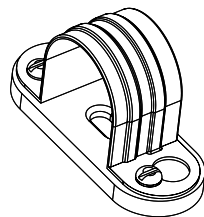

PRODUCT CODE: SBS25WH
FIRE RESISTANT SPACER BAR SADDLE

DESCRIPTION

25mm Fire Resistant Spacer Bar Saddle

FINISH

White RAL9003

MATERIAL

Pressed Steel

PACKAGING

Packed in qty 100

ADDITIONAL NOTES

Fully Compliant to BS7671, 18th Edition Amendment 3 and BS8434-2
Fire rated to 930oC for 120 minutes by Exxova Warringtonfire
Colour matched to suit most UK systems

Isometric view

Bottom view

Top view

Front view

Side view