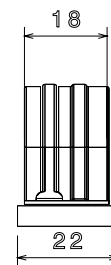

PRODUCT CODE: SBS25WH
FIRE RESISTANT SPACER BAR SADDLE

DESCRIPTION

25mm Fire Resistant Spacer Bar Saddle

FINISH

White RAL9003

MATERIAL

Pressed Steel

PACKAGING

Packed in qty 100

ADDITIONAL NOTES

Fully Compliant to BS7671, 18th Edition Amendment 3 and BS8434-2
Fire rated to 930oC for 120 minutes by Exxova Warringtonfire
Colour matched to suit most UK systems

Isometric view

Bottom view

Top view

Front view

Side view