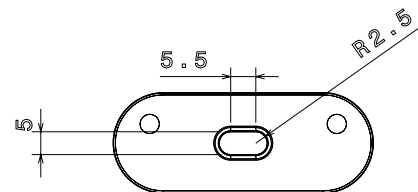

PRODUCT CODE: SBS25WH
FIRE RESISTANT SPACER BAR SADDLE

DESCRIPTION

25mm Fire Resistant Spacer Bar Saddle

FINISH

White RAL9003

MATERIAL

Pressed Steel

PACKAGING

Packed in qty 100

ADDITIONAL NOTES

Fully Compliant to BS7671, 18th Edition Amendment 3 and BS8434-2
Fire rated to 930oC for 120 minutes by Exxova Warringtonfire
Colour matched to suit most UK systems

Isometric view

Bottom view

Top view

Front view

Side view