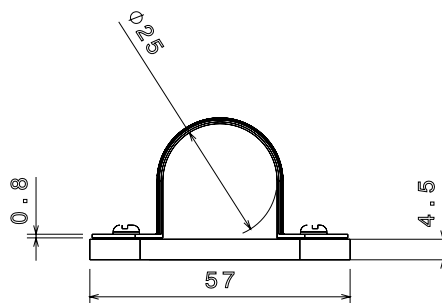

PRODUCT CODE: SBS25WH
FIRE RESISTANT SPACER BAR SADDLE

DESCRIPTION

25mm Fire Resistant Spacer Bar Saddle

FINISH

White RAL9003

MATERIAL

Pressed Steel

PACKAGING

Packed in qty 100

ADDITIONAL NOTES

Fully Compliant to BS7671, 18th Edition Amendment 3 and BS8434-2
Fire rated to 930oC for 120 minutes by Exxova Warringtonfire
Colour matched to suit most UK systems

Isometric view

Bottom view

Top view

Front view

Side view