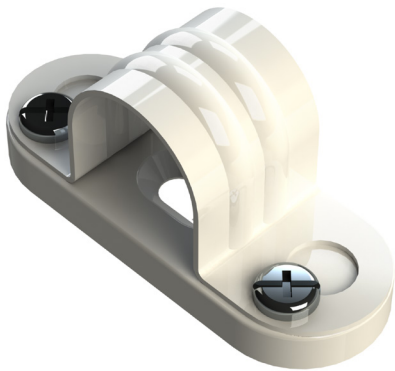

PRODUCT CODE: SBS25WH
FIRE RESISTANT SPACER BAR SADDLE

DESCRIPTION

25mm Fire Resistant Spacer Bar Saddle

FINISH

White RAL9003

MATERIAL

Pressed Steel

PACKAGING

Packed in qty 100

ADDITIONAL NOTES

Fully Compliant to BS7671, 18th Edition Amendment 3 and BS8434-2
Fire rated to 930oC for 120 minutes by Exxova Warringtonfire
Colour matched to suit most UK systems

Isometric view

Bottom view

Top view

Front view

Side view