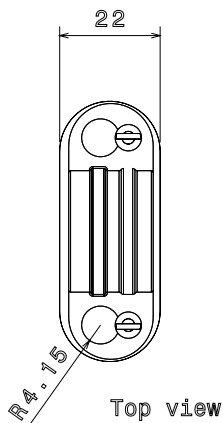

PRODUCT CODE: SBS25WH
FIRE RESISTANT SPACER BAR SADDLE

DESCRIPTION

25mm Fire Resistant Spacer Bar Saddle

FINISH

White RAL9003

MATERIAL

Pressed Steel

PACKAGING

Packed in qty 100

ADDITIONAL NOTES

Fully Compliant to BS7671, 18th Edition Amendment 3 and BS8434-2
Fire rated to 930oC for 120 minutes by Exxova Warringtonfire
Colour matched to suit most UK systems

Isometric view

Bottom view

Top view

Front view

Side view