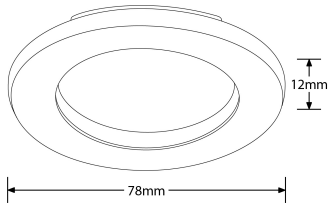

Product Description: E5™ Fixed IP65 Aluminium Downlight Bezel

E5™ Fixed IP65 Aluminium Downlight Bezel

SKU Code	Finish Colour
EN-BZE5MW	Satin Nickel
EN-BZE5PC	Polished Chrome
EN-BZE5SN	Satin Nickel
EN-BZE5W	White

Line Drawing

Polar Curve

Colour

Matt White

Polished
Chrome

Satin Nickel

White

Product Features:

- Interchangeable Twist & Lock bezel for E5™ Fire Rated Downlight
- IP65 Rated
- Available in White, Matt White, Polished Chrome and Satin Nickel
- 3 Year Warranty

Product Specs:

IP Rating	IP65	Lamp Base	None
Overall Diameter (mm)	78	Weight (Kg)	0.040
Product Type	Accessories		