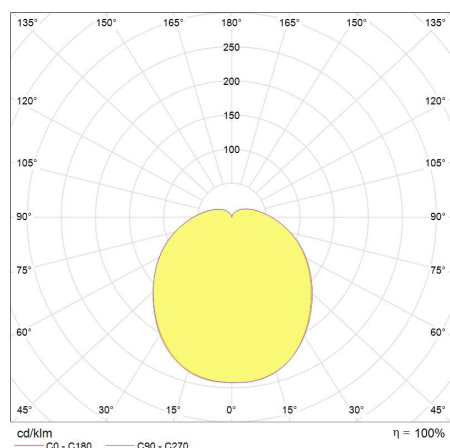

Logistic data

Shipment	Standard
DUN Code	10064894522342
EAN Code	0064894522345
Pack Quantity	10
Product status	Phased-out

Light distribution

Downloads & Links

[Go to the catalog site (HTTP)](#)

[Product datasheet (PDF)](#)

[Photometry (IES)](#)

[High-resolution image (JPG)](#)

[Images (HTTP)](#)