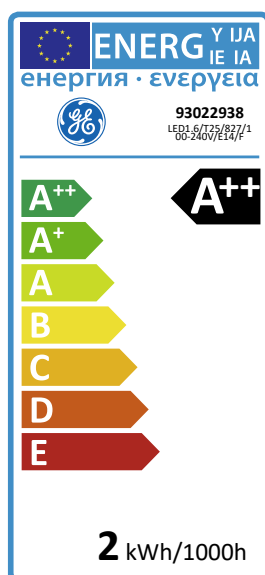

2
kWh/1000h

A++
energy class

94
lumens/watt

GE Energy Smart™

Pygmy

LED1.6/T25/827/100-240V/E14/F

93022938

Product information

A new product line in the GE portfolio to suit Special Purpose usage in confined spaces, cabinets and fridge lighting.

Product data

Product Code	93022938
Bulb Finish	White
Bulb Diameter [mm]	25
Nominal Length [mm]	59
Net weight per piece [g]	13.5
Brand	GE Lighting
Cap/Base	E14

Performance data

Rated Lumens [lm]	140
Weighted energy consumption [kWh/1000h]	1.6
Energy efficiency class (EEC)	A++
Rated life L70/B50 [h]	15000
Power factor	0.4
Nominal correlated colour temperature (CCT) [K]	2700
Nominal lumens [lm]	150
Colour Rendering Index (CRI) [Ra]	80

Electrical data

Nominal lamp power factor...	0.4
Rated power [W]	1.6
Number of switching cycles	15000
Dimming Capability	No
Nominal power [W]	1.6

Logistic data

Shipment	Standard
DUN Code	10064894522342
EAN Code	0064894522345
Pack Quantity	10
Product status	Phased-out