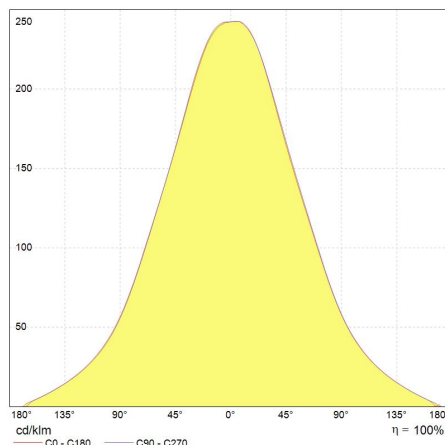

Logistic data

Shipment	Standard
DUN Code	10064894522342
EAN Code	0064894522345
Pack Quantity	10
Product status	Phased-out

Light distribution

Downloads & Links

[Go to the catalog site (HTTP)](#)

[Product datasheet (PDF)](#)

[Photometry (IES)](#)

[High-resolution image (JPG)](#)

[Images (HTTP)](#)