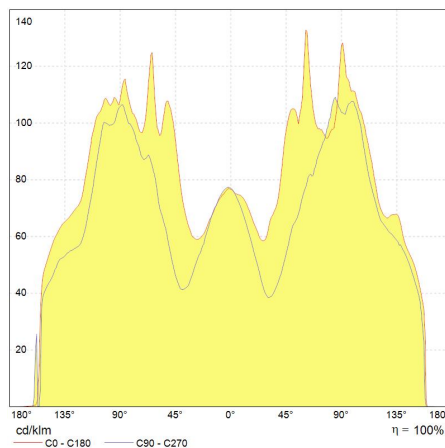

Logistic data

Shipment	Standard
DUN Code	10064894522359
EAN Code	0064894522352
Pack Quantity	10
Product status	Phased-out

Light distribution

Downloads & Links

[Go to the catalog site (HTTP)](#)

[Photometry (IES)](#)

[High-resolution image (JPG)](#)

[Images (HTTP)](#)