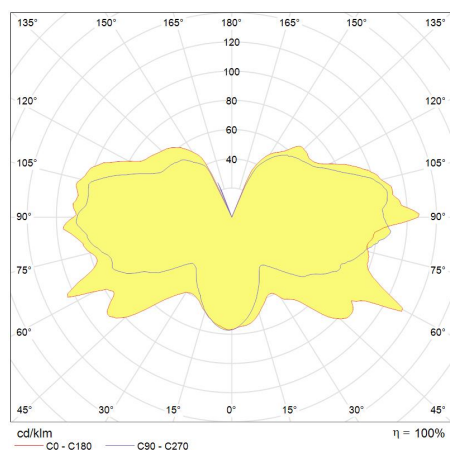

Logistic data

Shipment	Standard
DUN Code	10064894522359
EAN Code	0064894522352
Pack Quantity	10
Product status	Phased-out

Light distribution

Downloads & Links

[Go to the catalog site (HTTP)](#)

[Photometry (IES)](#)

[High-resolution image (JPG)](#)

[Images (HTTP)](#)