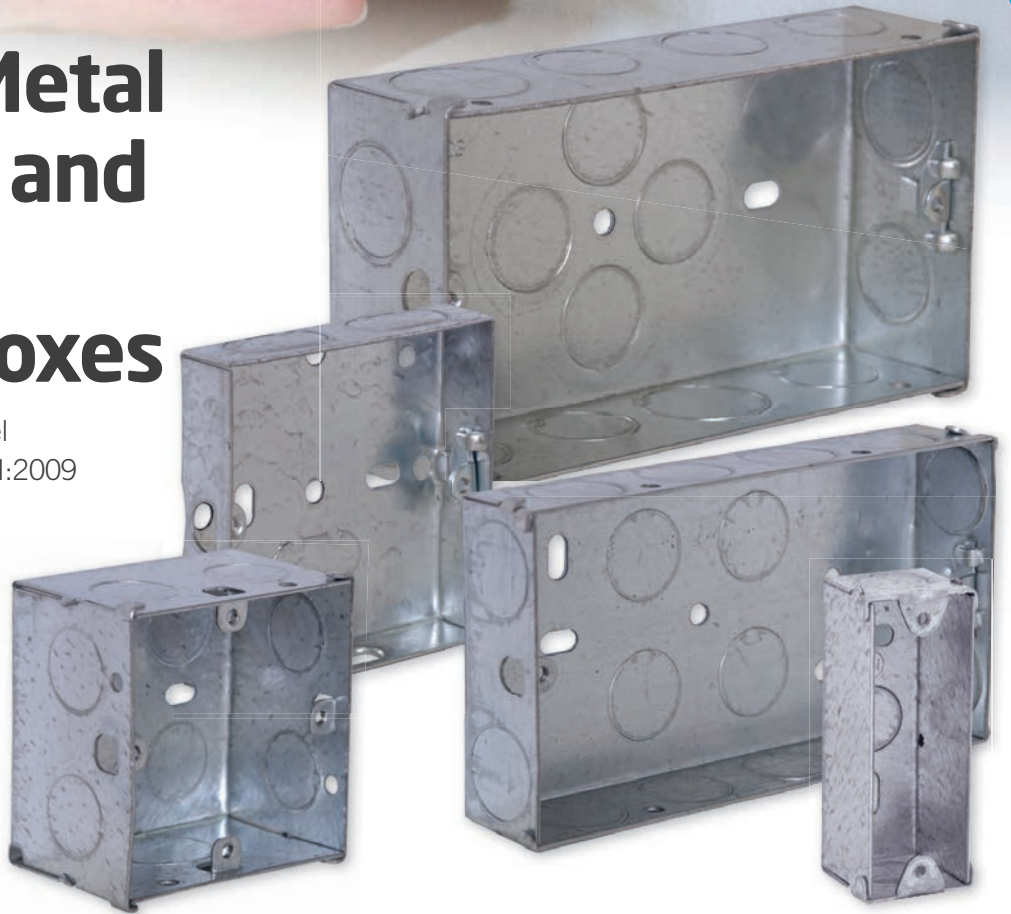

# Flush Metal Switch and Socket Back Boxes

- Pre galvanised steel
- BS 4662:2006 + A1:2009
- Multiple knockouts
- With earth terminal and fixing lug

Part No.	Product Description
<b>YFMSB1G16</b>	1 Gang 16mm includes Earth Tag & KOs
<b>YFMSB1G25</b>	1 Gang 25mm includes Earth Tag & 20mm KOs
<b>YFMSB1G35</b>	1 Gang 35mm includes Earth Tag & 20mm KOs
<b>YFMSB1G47</b>	1 Gang 47mm includes Earth Tag & 20/25mm KOs
<b>YFMSB2G25</b>	2 Gang 25mm includes Earth Tag & 20mm KOs

Part No.	Product Description
<b>YFMSB2G35</b>	2 Gang 35mm includes Earth Tag & 20mm KOs
<b>YFMSB2G47</b>	2 Gang 47mm includes Earth Tag & 20/25mm KOs
<b>YFMSBDUAL25</b>	Dual 25mm includes Earth Tag & 20mm KOs
<b>YFMSBDUAL35</b>	Dual 35mm includes Earth Tag & 20mm KOs
<b>YFMSB1GA27</b>	Architrave 1 Gang 27mm includes Earth Tag & KOs